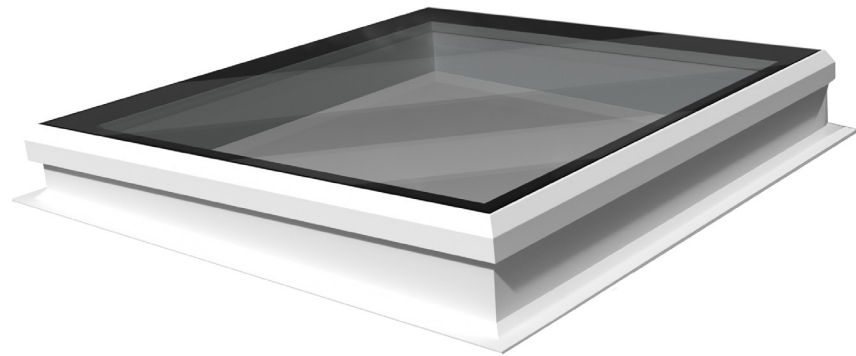

ROOF COLLECTION

SKYPODS | ROOF LIGHTS

CONTACT

Call us: 01482 577389

Email us: roofs@kingstonwindowsanddoors.co.uk

Find us: Wiltshire Rd, Hull HU4 6PA

ROOF LIGHTS

Roof lights, also known as skylights, are a popular architectural feature that can offer numerous benefits to both residential and commercial buildings. These innovative windows installed in the roof allow natural light to flood interior spaces, providing a wide range of advantages, from energy efficiency to enhancing natural light.

All flat rooflights come fitted with active neutral self-cleaning glass as standard, which will help you keep it looking cleaner for longer.

Featuring 32.8mm insulated double glazing, this is highly energy efficient and will control the amount of visible light, UV rays and heat passing through the panes - preventing your room from being too cold in winter and too hot in summer.

Flat roof lights seamlessly harness the beauty of the skyline and bring natural light flooding into the heart of your home. A stunning addition to any property, this ultra-slim window boasts a weight-less appearance and guarantees to breathe new life into previously dim or darkened rooms.

Designed to sit completely flush with the internal plaster line, fixed flat roof lights appear to be frameless from the interior of your home - creating the illusion of an open roof space.

As one of nature's most impressive free resources, the role light plays in interior design should never be underestimated. Installing flat roof lights will allow you to take full advantage of the feel-good factor it creates.