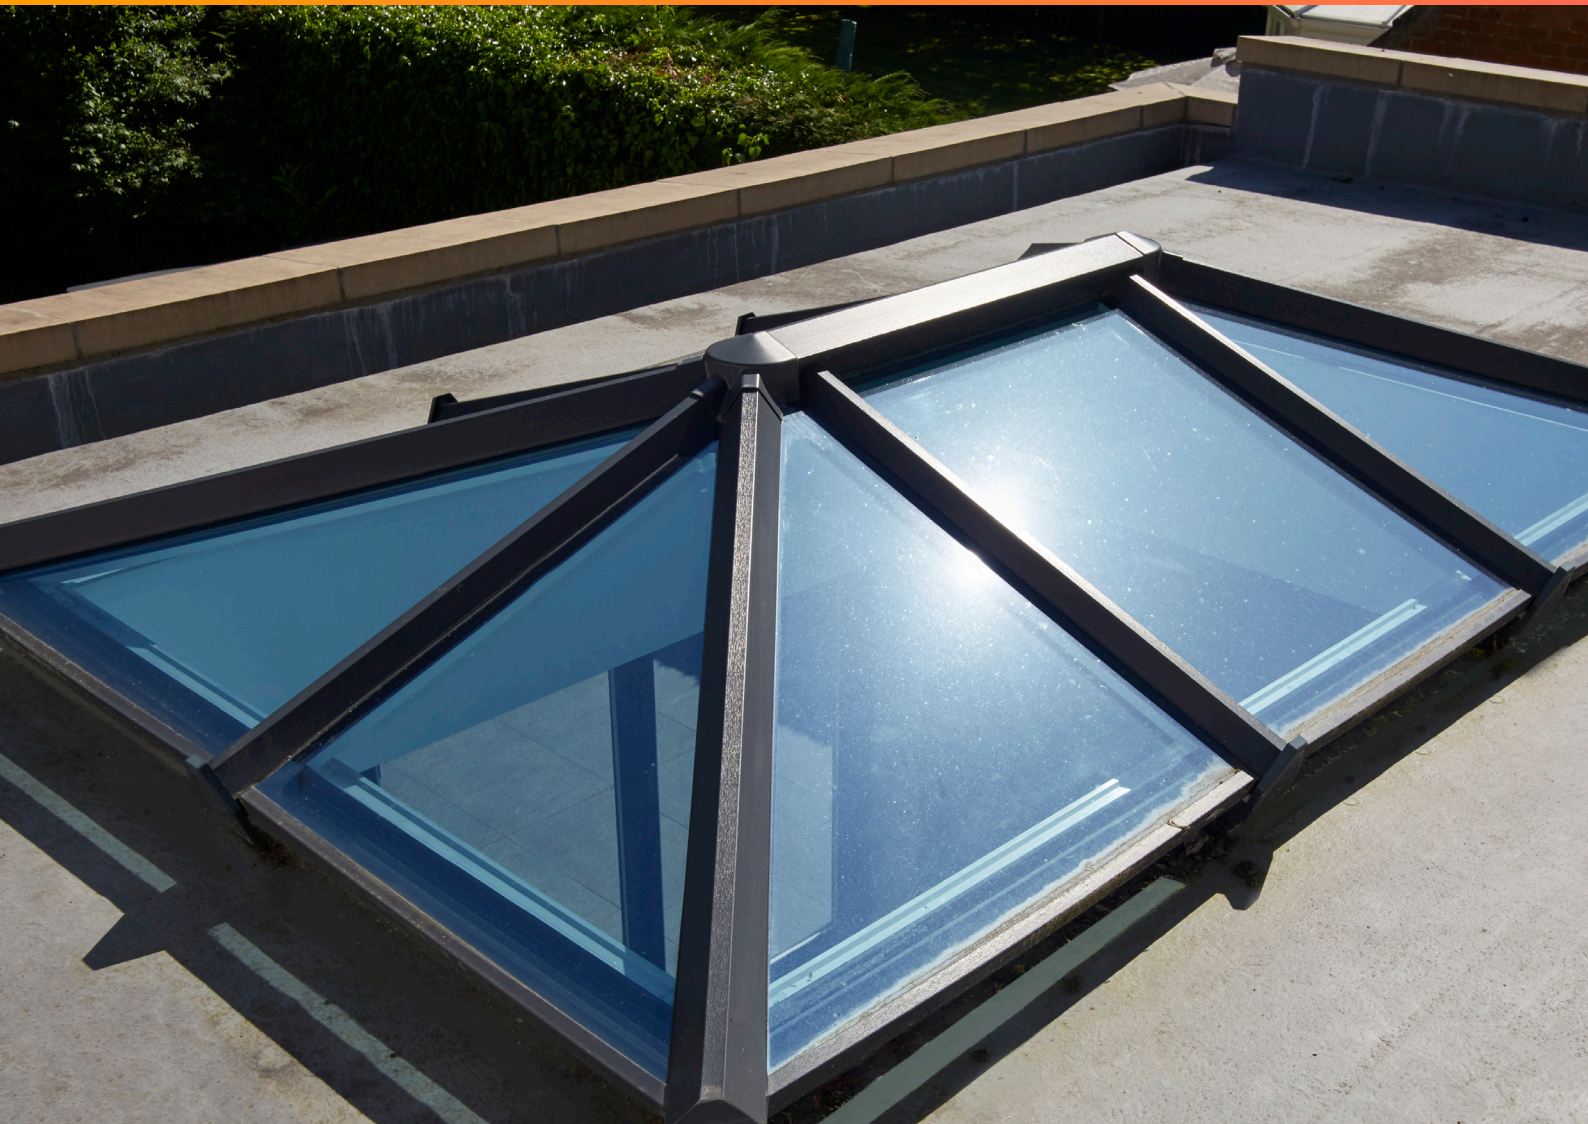

ROOF COLLECTION

SKYPODS | ROOF LIGHTS

CONTACT

Call us: 01482 577389

Email us: roofs@kingstonwindowsanddoors.co.uk

Find us: Wiltshire Rd, Hull HU4 6PA