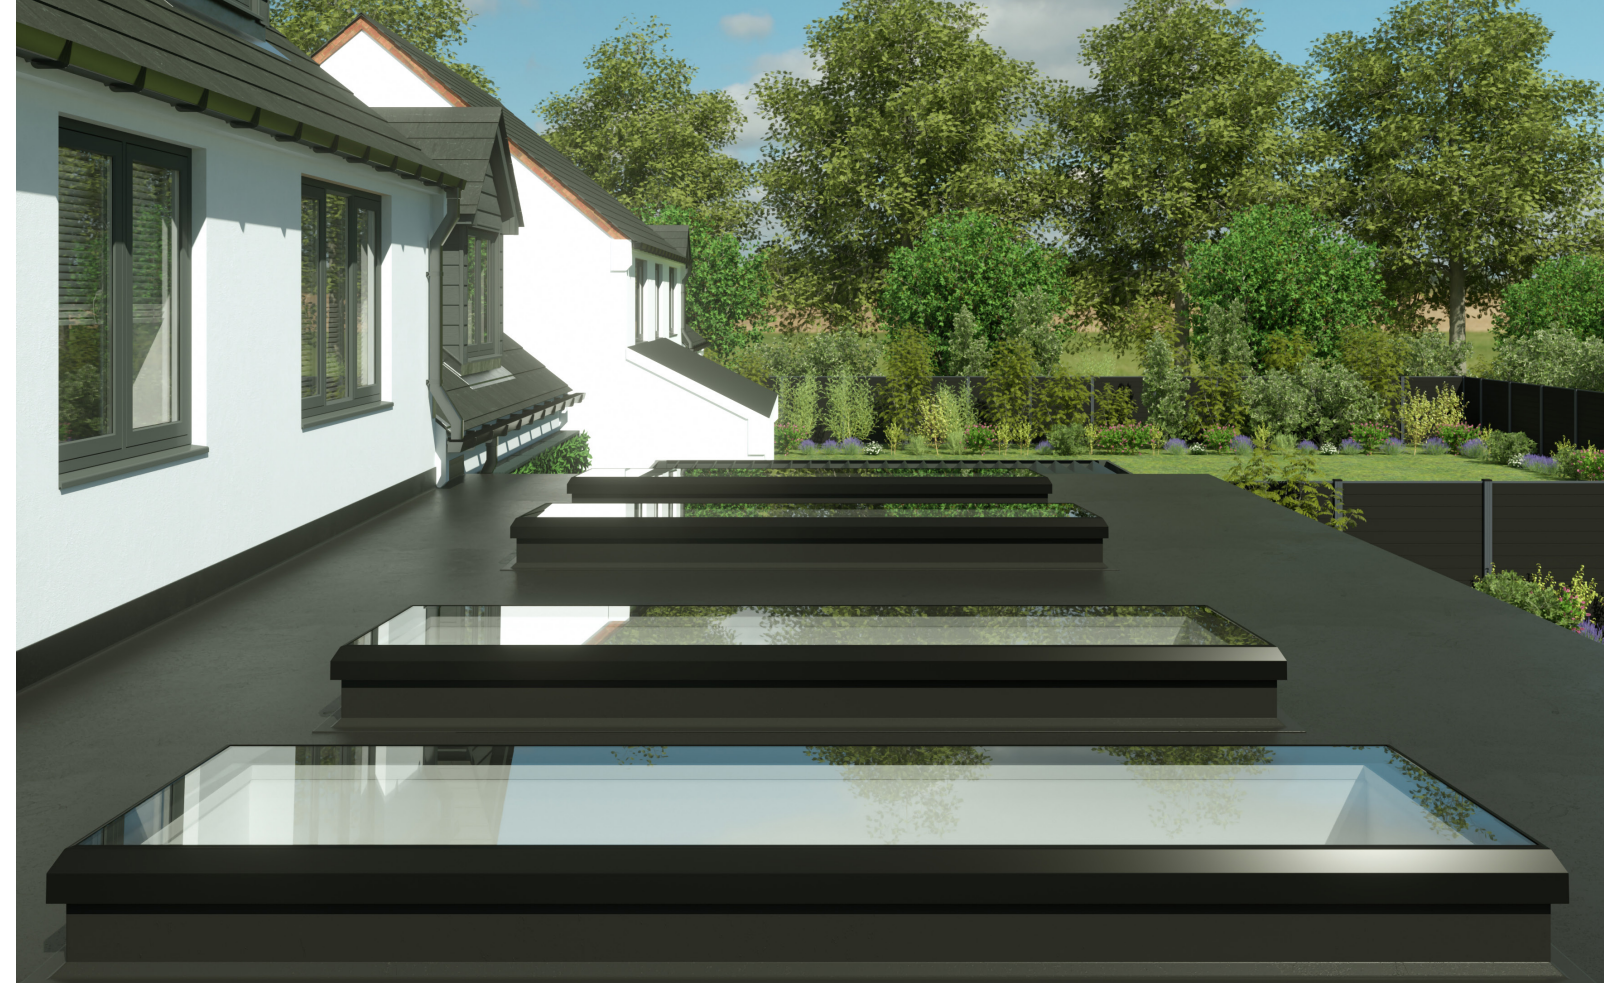

ROOF LIGHTS

Roof lights, also known as skylights, are a popular architectural feature that can offer numerous benefits to both residential and commercial buildings. These innovative windows installed in the roof allow natural light to flood interior spaces, providing a wide range of advantages, from energy efficiency to enhancing natural light.

All flat rooflights come fitted with active neutral self-cleaning glass as standard, which will help you keep it looking cleaner for longer.

Featuring 32.8mm insulated double glazing, this is highly energy efficient and will control the amount of visible light, UV rays and heat passing through the panes - preventing your room from being too cold in winter and too hot in summer.

Flat roof lights seamlessly harness the beauty of the skyline and bring natural light flooding into the heart of your home. A stunning addition to any property, this ultra-slim window boasts a weight-less appearance and guarantees to breathe new life into previously dim or darkened rooms.

Designed to sit completely flush with the internal plaster line, fixed flat roof lights appear to be frameless from the interior of your home - creating the illusion of an open roof space.

As one of nature's most impressive free resources, the role light plays in interior design should never be underestimated. Installing flat roof lights will allow you to take full advantage of the feel-good factor it creates.

Now available in anthracite grey in addition to standard white or black