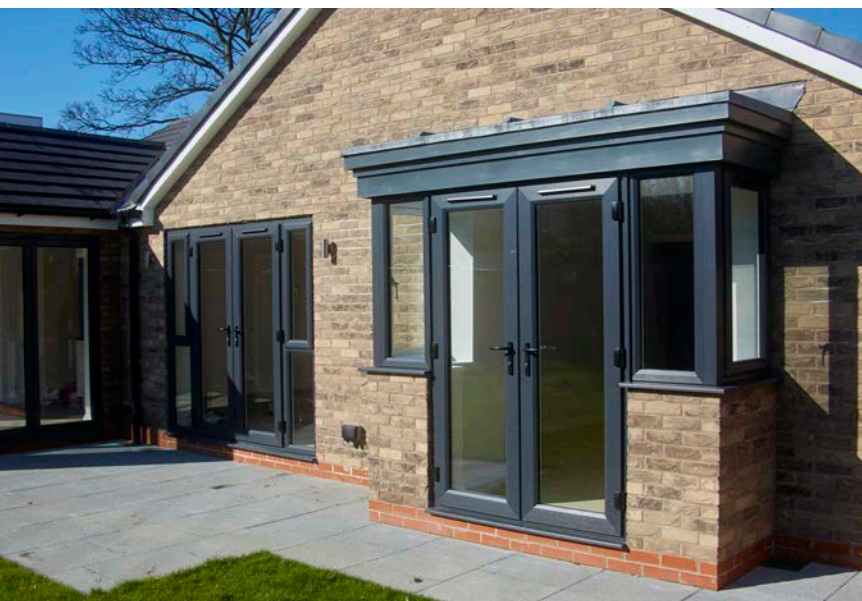

FRENCH DOORS

French doors are the perfect way to open up your home onto the garden so you can enjoy more of the great outdoors.

Suitable for properties of all ages and styles, installing external French doors will make your interior feel more spacious and appear much larger. As well as allowing you to move effortlessly from indoors to outdoors, French doors also help natural light to come flooding in.

If you're looking to make a great investment that will stand the test of time, French doors are a stunning and affordable feature - keeping you cosy and warm in winter - and cool in the summer.

As manufacturers of all the doors we supply and fit, we can offer standard or bespoke French doors which are made to measure. And because they are available in a wide range of styles, we are confident you will find one that is right for you in our extensive French doors collection - either in uPVC or aluminium.