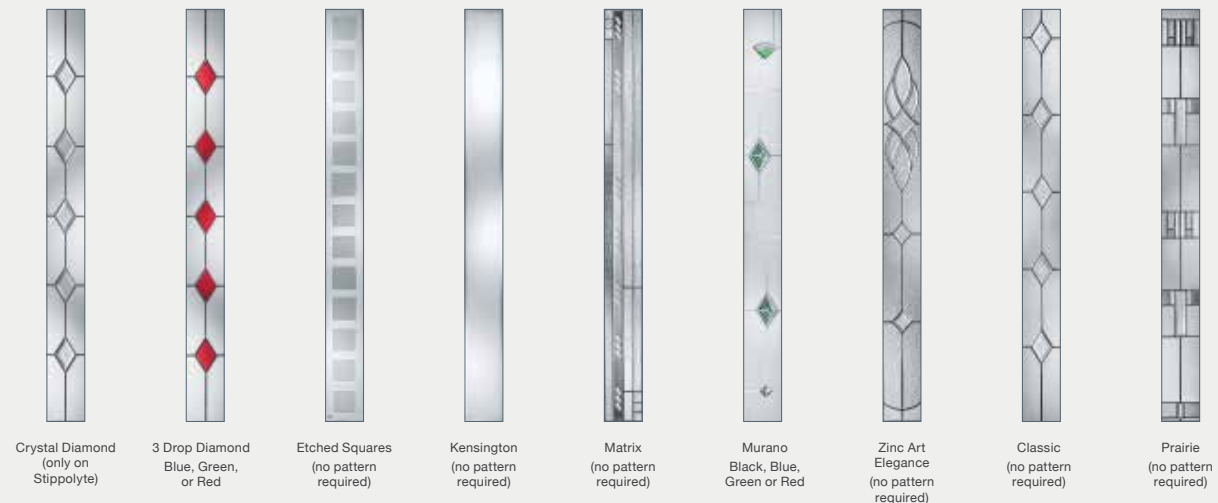

4 Panel

6 Panel

Cottage

Glass Designs