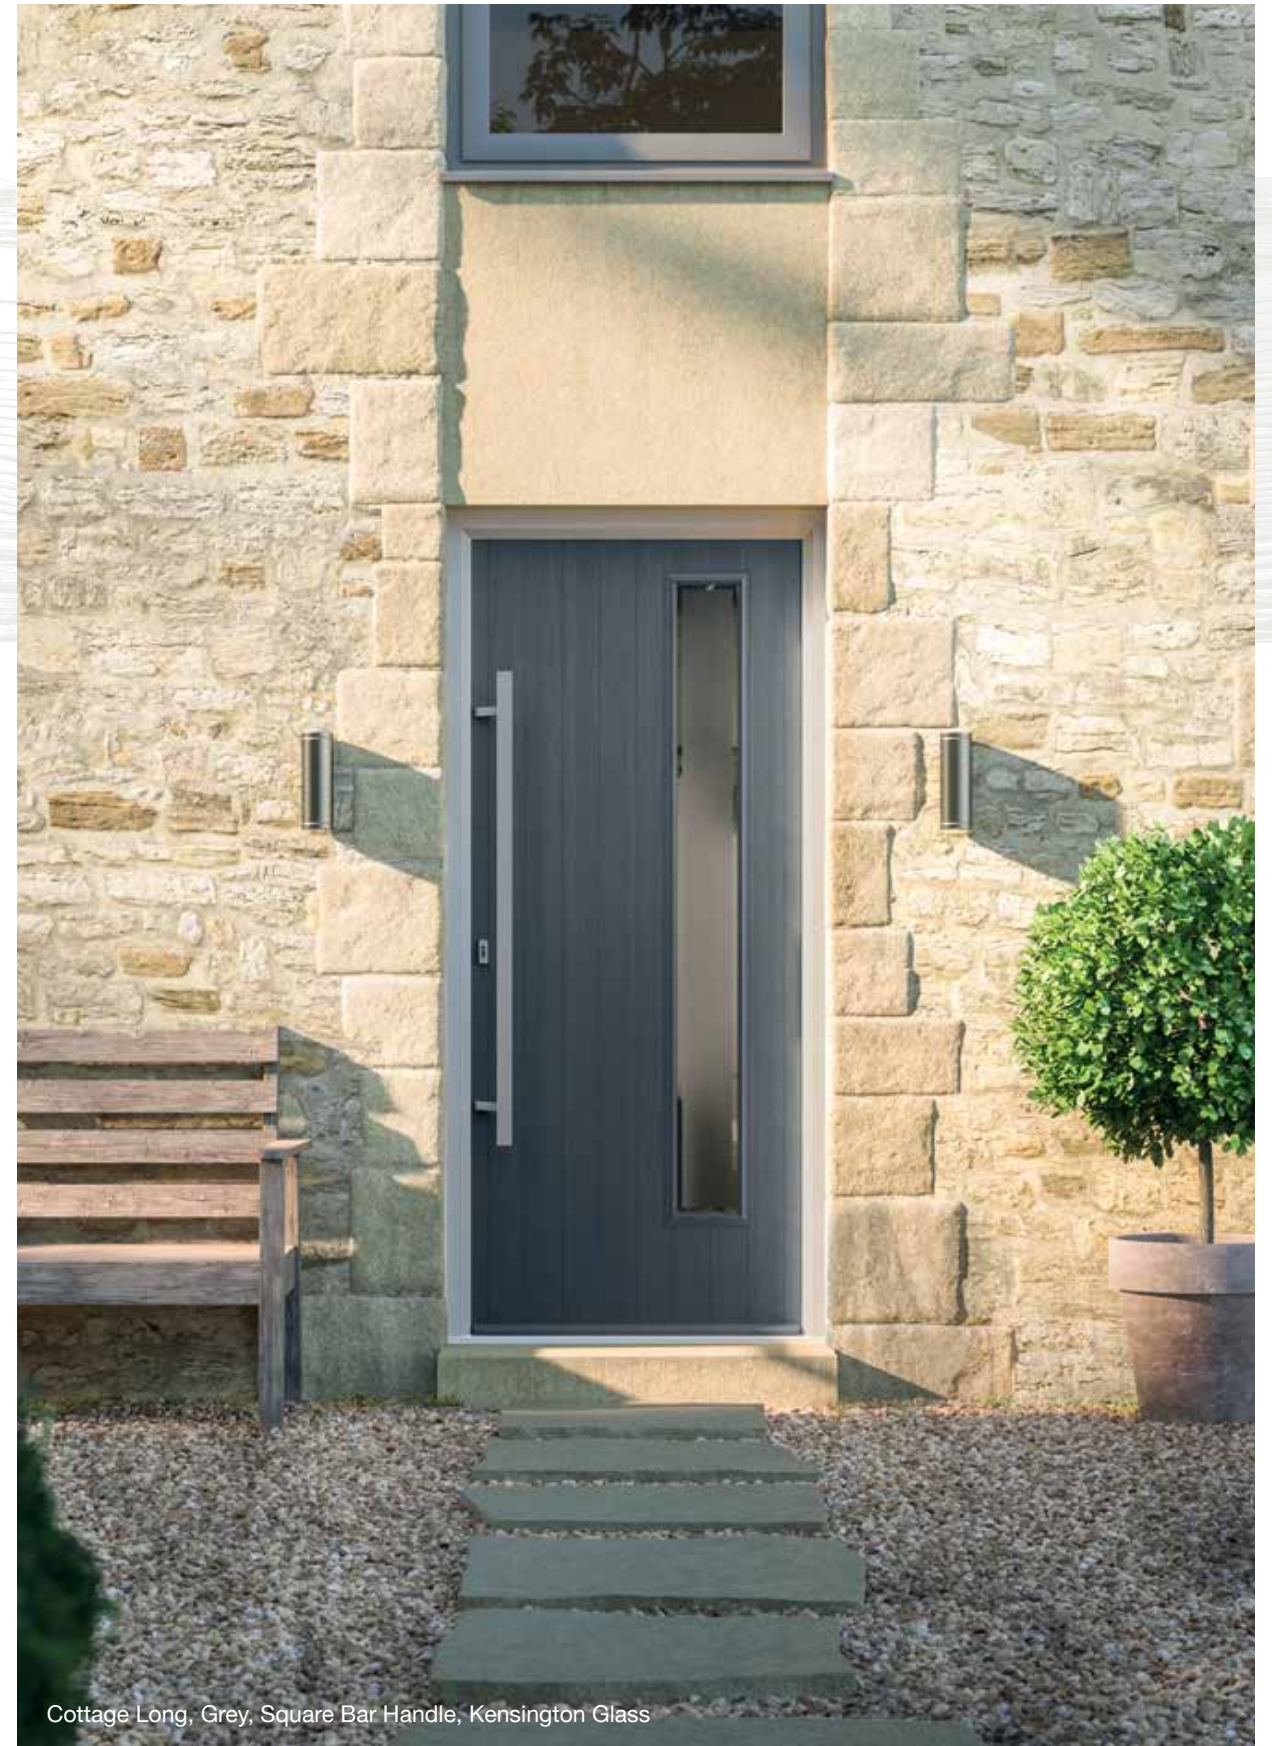

Cottage Long

Colours

Glass Designs

Cottage Long, Grey, Square Bar Handle, Kensington Glass

4 Panel

6 Panel

Cottage

2 Panel Sunburst