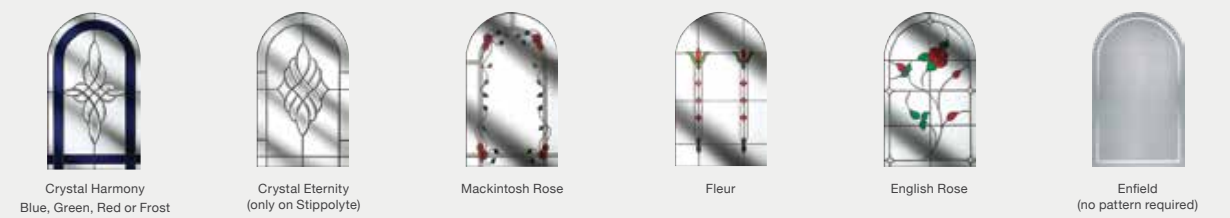

Circle

Colours

Mid Square

Colours

Glass Designs

Glass Designs

2 Panel 1 Square

Colours

2 Panel 1 Arch

Colours

Glass Designs

Glass Designs

2 Panel 1 Grill

Colours

Glass Designs

2 Panel 1 Grill, Darkwood, Satin Glass

Cottage Long

Colours

Glass Designs

Cottage Long, Grey, Square Bar Handle, Kensington Glass

4 Panel

6 Panel

Cottage

2 Panel Sunburst