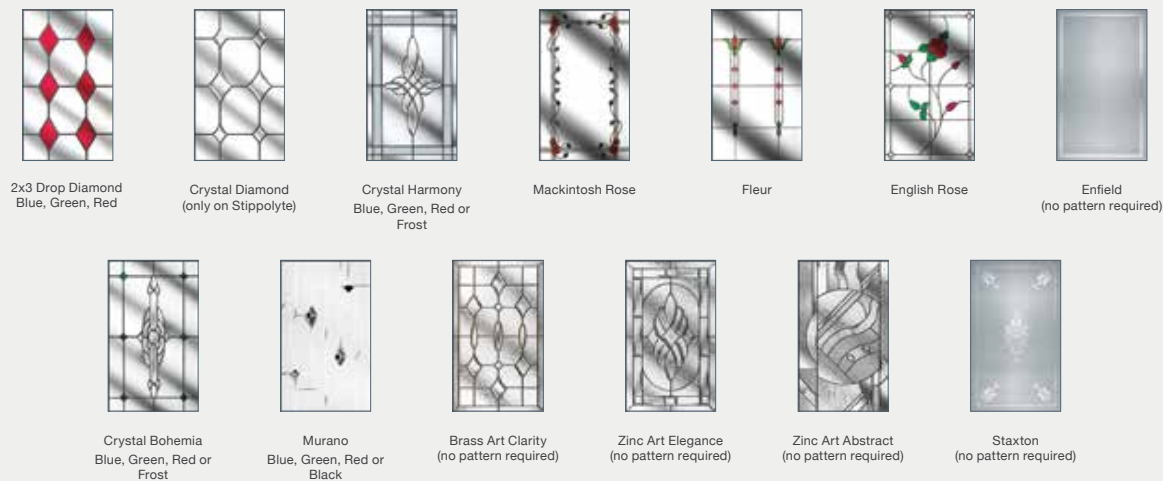

See pages 62–63 for our
Contemporary Ironmongery Guide.

Chrome Sweet Furniture Knocker

4 Panel 1 Arch

Colours

2 Panel 4 Square

Colours

Glass Designs

Glass Designs

Mid 3 Square

Colours

Glass Designs

Mid 3 Square, Cream, Long Bar Handle, Flair Glass

Cottage Halfglaze

Colours

4 Panel 2 Square

Colours

Glass Designs

Glass Designs

Circle, Oak, Flair Glass

2 Panel 2 Square 1 Arch

Colours

4 Panel Sunburst

Colours

Glass Designs