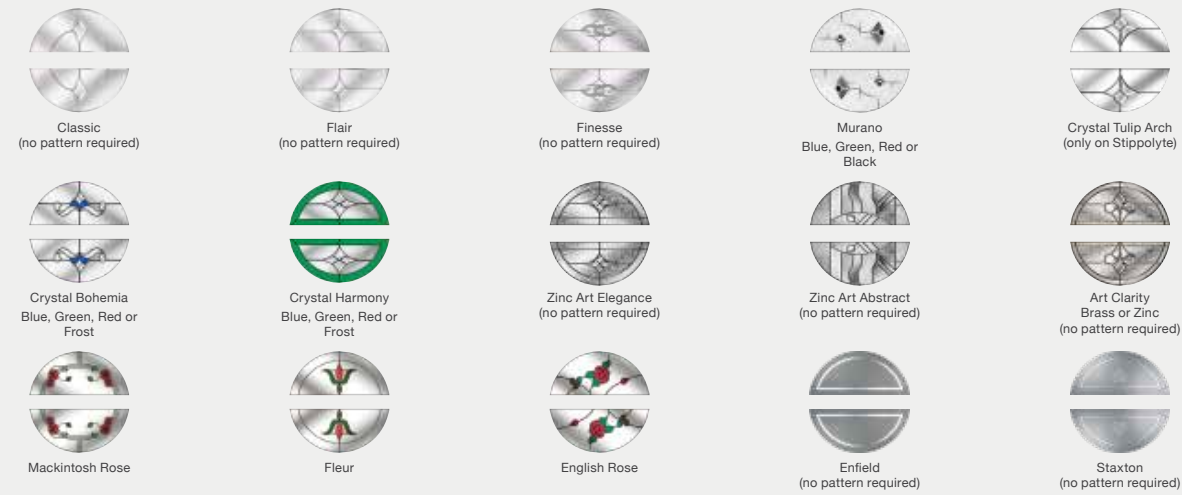

4 Square

Colours

Glass Designs

4 Square, Grey, Long Bow Handle, Flair Glass

3 panel 1 square

Colours

Glass Designs

Simplicity
Brass or Zinc
(no pattern required)

Circle

Colours

Mid Square

Colours

Glass Designs

Glass Designs

2 Panel 1 Square

Colours

2 Panel 1 Arch

Colours

Glass Designs

Glass Designs

2 Panel 1 Grill

Colours

Glass Designs

2 Panel 1 Grill, Darkwood, Satin Glass