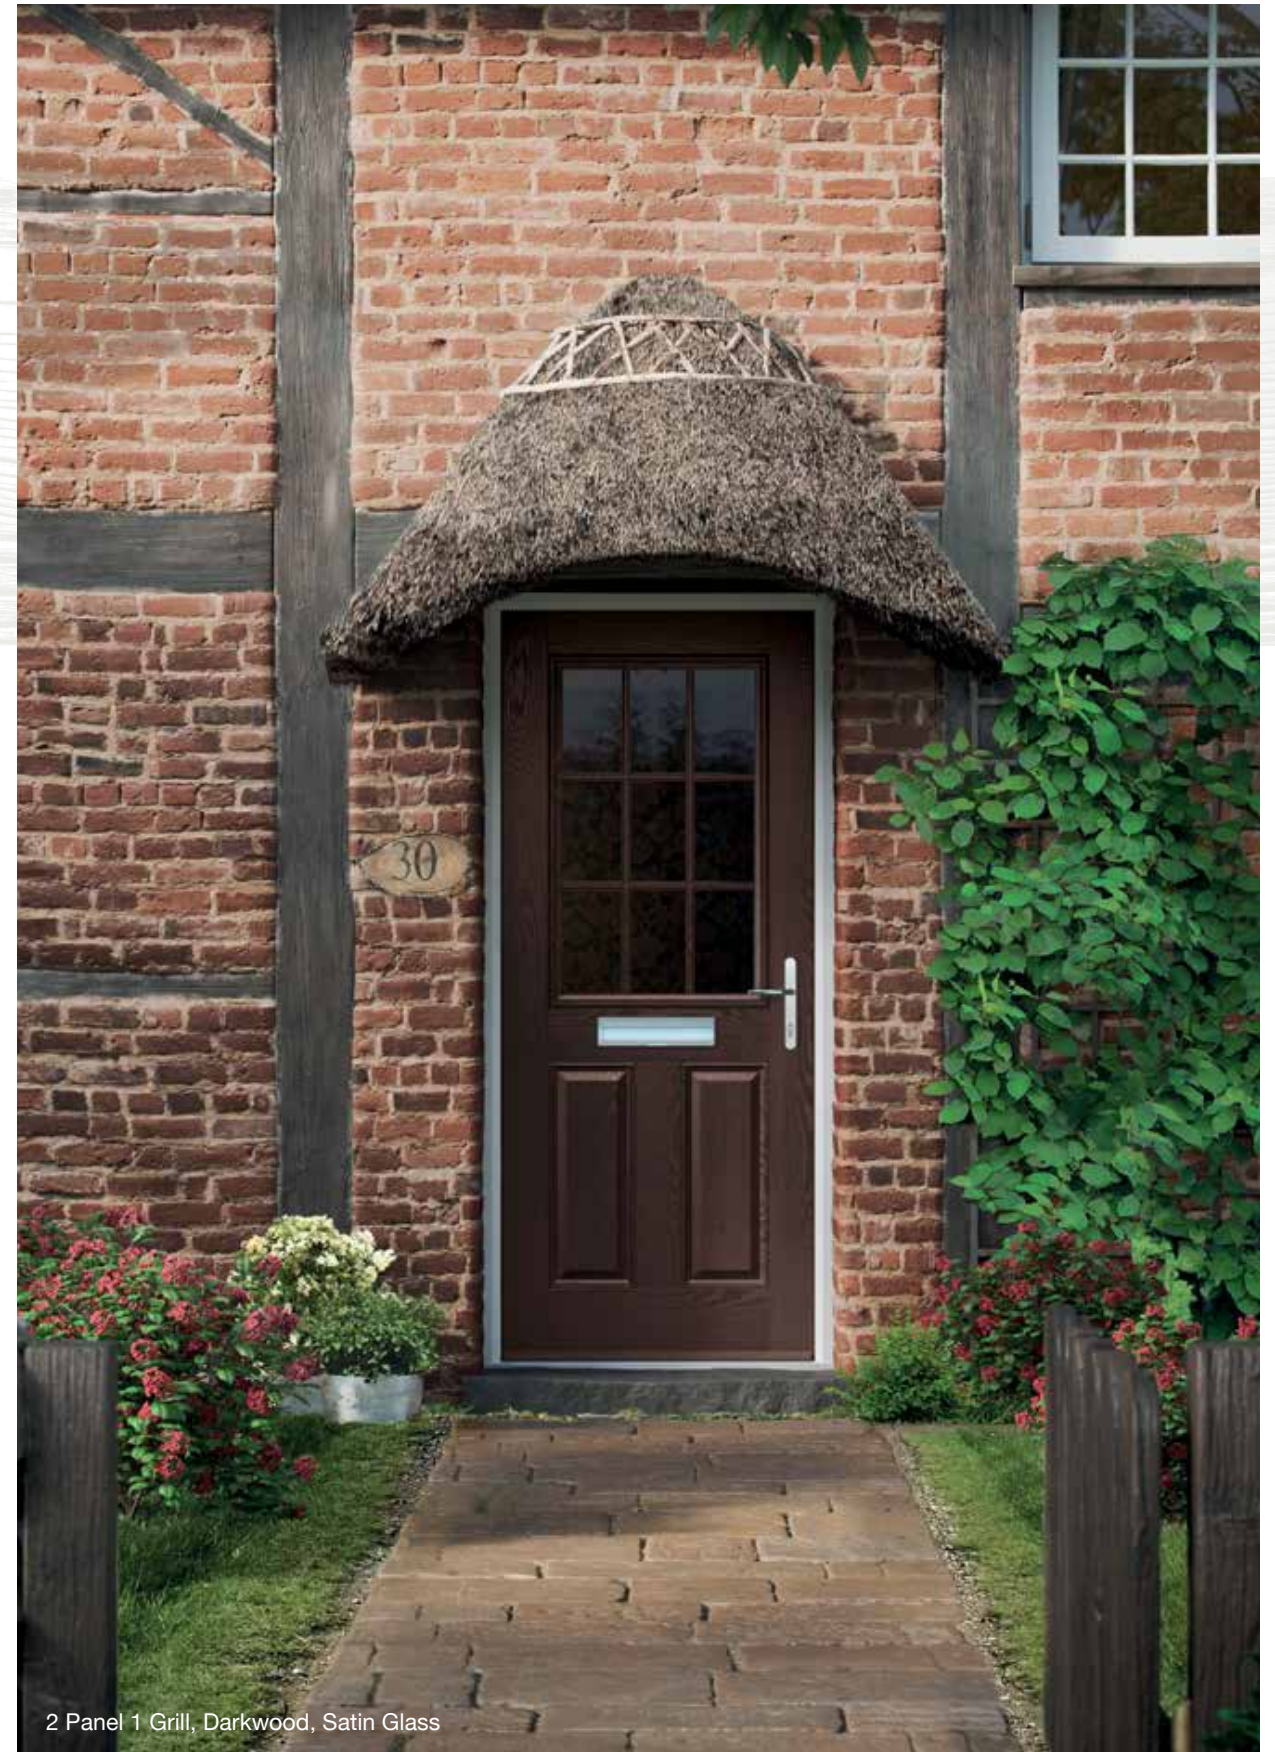

Glass Designs

2 Panel 1 Grill, Darkwood, Satin Glass