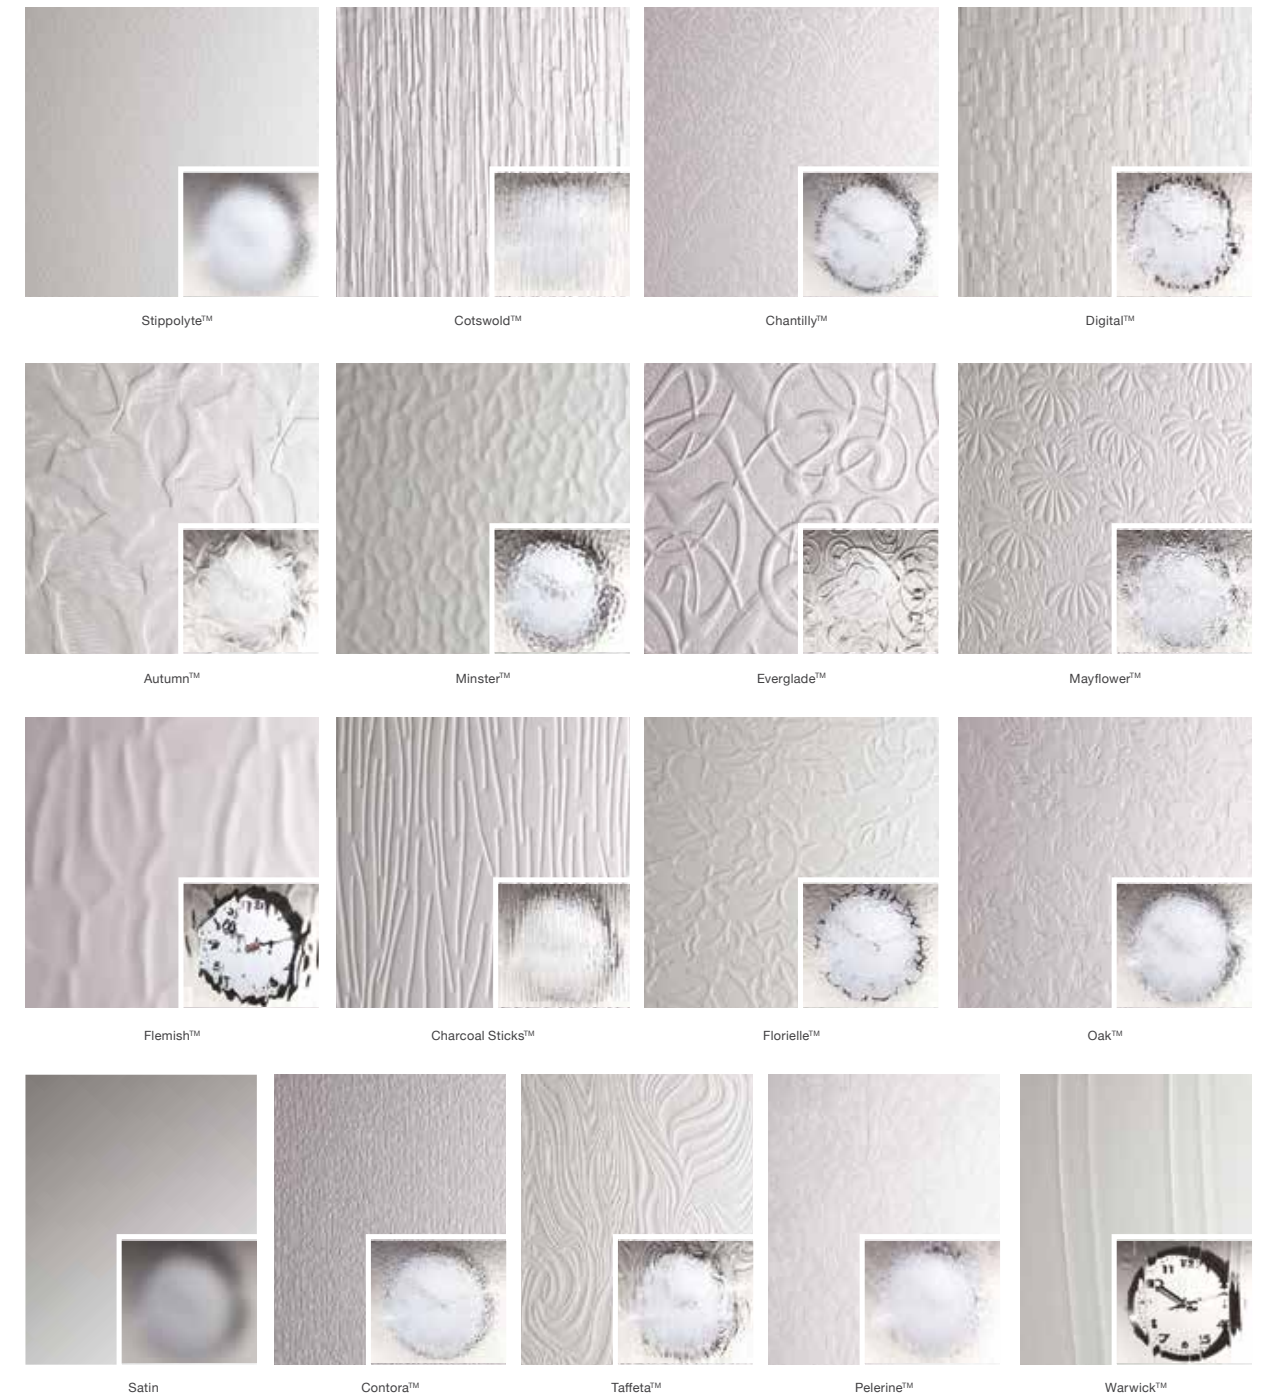

Glazing Patterns and Backing Glass