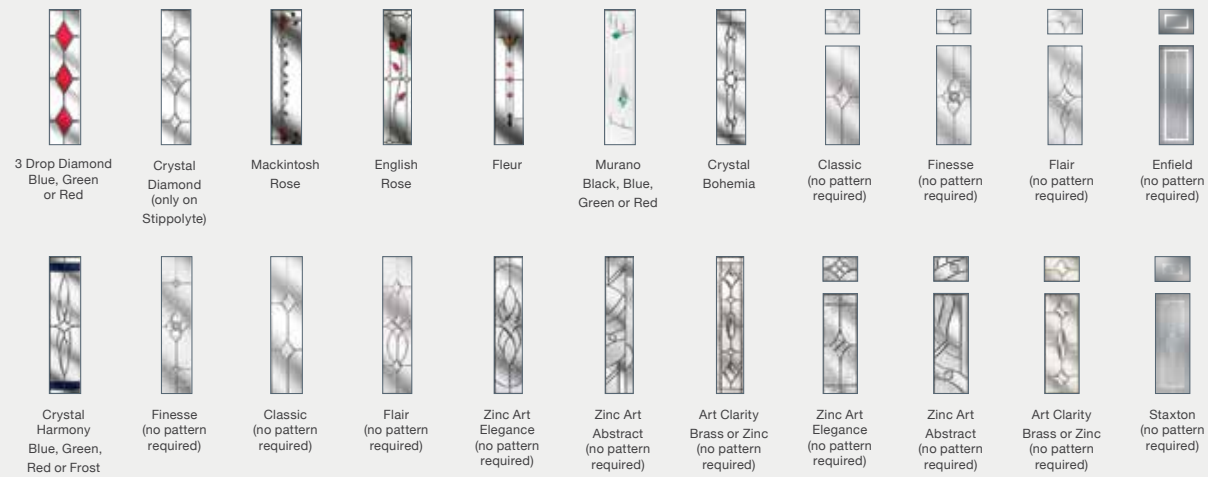

Glass Designs and patterns

Sidepanels

Choose from either our GRP, composite range with a high-density, foam-filled core, or our warm-edged spacer bar, argon gas-filled glazed units.

4 Panel 2 Square, Black, Classic furniture, Classic Glass

Composite Side Panel

Colours

Glazed Side Panel

Argon-filled low E glass units.

Colours

Glass Designs

Glass Patterns

Technical Appendices

Page 64

ECO FRIENDLY

Page 66

QUALITY

Page 67

Mid 3 Square, Grey, Square Bar Handle, Zinc Art Elegance Glass

Colour Options

The doors in our collection are available in a diverse range of colours (both sides) to suit the character of your home.
Please note: woodgrain colour both sides option is only available in certain styles.