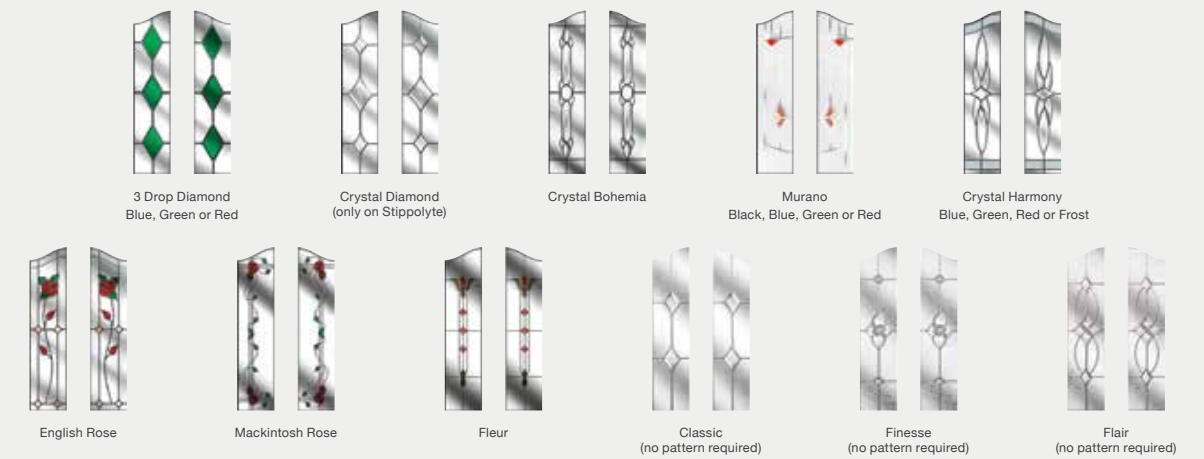

See page 58 for our Colour Guide.

1 Square, Chartwell Green, Stippolyte™ Glass

2 Panel 2 Square

Colours

Glass Designs

2 Panel 2 Square, White, Flair Glass

2 Panel 2 Arch

Colours

2 Panel 2 Angle

Colours

Glass Designs

Glass Designs

Diamond, Duck Egg Blue, Florielle™ Glass

GLAZING

Light Detail Privacy

Our premium glass options
add character to your door and light to your home,
while still providing complete privacy.

See pages 60–61 for our
Glazing Patterns and Backing Glass.

2 Panel 1 Square, Grey, Crystal Harmony Frost Glass

3 Square

Colours

Twin Side

Colours

Glass Designs

Flair (no pattern required) Finesse (no pattern required) Zinc Art Elegance (no pattern required) Zinc Art Abstract (no pattern required) Enfield (no pattern required) Staxton (no pattern required)