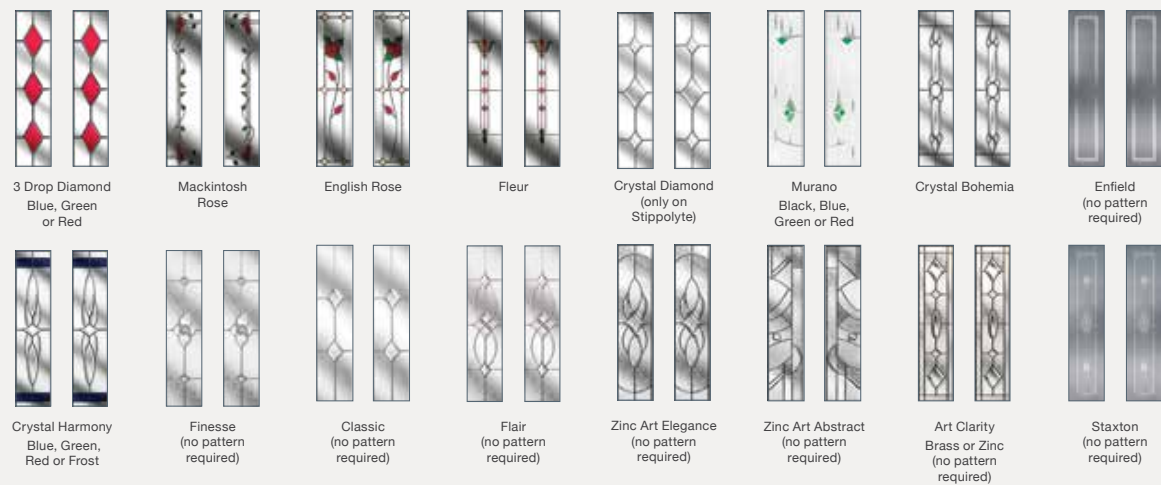

Curve

Colours

Glass Patterns

Zinc Art Abstract (no pattern required) | Art Clarity Brass or Zinc (no pattern required) | Crystal Diamond (only on Stippolyte) | Murano Black, Blue, Green or Red | Enfield (no pattern required) | Staxton (no pattern required) | Flair (no pattern required) | Finesse (no pattern required)

3 Diamond

Colours

Glass Patterns

3 Diamond, Chartwell Green, Short Bow Handle, Stippolyte™ Glass

COLOUR

Elegant Individual Expression

Express your personal style - inside and out
- through our premium colour palette, and
elevate your door to a real property feature.

See page 58 for our Colour Guide.

1 Square, Chartwell Green, Stippolyte™ Glass

2 Panel 2 Square

Colours

Glass Designs

2 Panel 2 Square, White, Flair Glass

2 Panel 2 Arch

Colours

2 Panel 2 Angle

Colours

Glass Designs

Glass Designs

Diamond, Duck Egg Blue, Florielle™ Glass

GLAZING

Light Detail Privacy

Our premium glass options
add character to your door and light to your home,
while still providing complete privacy.