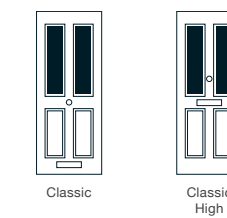

Availability by Door Style

	2 Panel 2 Arch	2 Panel 2 Angle	2 Panel 2 Square	4 Panel 1 Arch	2 Panel 1 Arch	2 Panel 1 Square	2 Panel 2 Square 1 Arch	6 Panel	4 Panel 2 Square	4 Panel Sunburst	2 Panel 1 Grill	2 Panel Sunburst	Diamond	3 Diamond	4 Panel	Cottage	Mid 3 Square	2 Panel 4 Square
Long Bar				✓				✓	✓	✓			✓	✓	✓	✓	✓	✓
Bow Handle	✓	✓	✓	✓	✓	✓	✓	✓	✓	✓	✓	✓	✓	✓	✓	✓	✓	✓
Square								✓					✓	✓	✓	✓	✓	✓
Classic*	✓	✓	✓	✓	✓	✓	✓	✓	✓	✓	✓	✓	✓			✓	✓	✓
Classic High*	✓	✓	✓	✓				✓	✓	✓			✓			✓	✓	✓
Square Bar				✓				✓	✓	✓			✓	✓	✓	✓	✓	✓
Page ref.	18	16	19	42	33	32	50	-	47	51	34	39	8	12	-	38	44	43

	1 Square	Cottage Halfglaze	4 Square, Middle	4 Square, Right	4 Square, Left	Circle	3 Square	3 Square	3 Square	Mid Square	Mid Square, Right	Mid Square, Left	Twin Side, Right	Twin Side, Left	Cottage Long	Cottage Long, Right	3 Panel 1 Square	Curve
Long Bar			✓	✓	✓			✓		✓	✓	✓	✓	✓	✓	✓	✓	✓
Bow Handle	✓	✓	✓	✓	✓	✓	✓	✓	✓	✓	✓	✓	✓	✓	✓	✓	✓	✓
Square	✓		✓	✓	✓	✓	✓	✓	✓	✓	✓	✓	✓	✓	✓	✓	✓	✓
Classic*	✓	✓		✓	✓	✓	✓	✓	✓	✓	✓	✓					✓	
Classic High*				✓	✓	✓	✓	✓	✓									
Square Bar	✓		✓		✓			✓	✓	✓	✓	✓	✓	✓	✓	✓	✓	✓
Page ref.	10	46	26	26	26	30	24	24	24	31	31	31	25	25	36	36	28	11