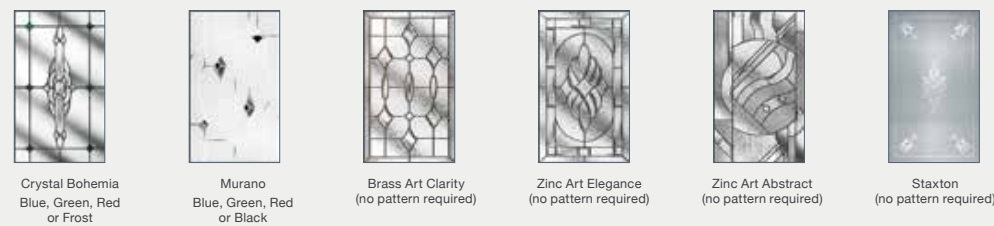

Circle

Colours

Mid Square

Colours

Glass Designs

Glass Designs

2 Panel 1 Square

Colours

2 Panel 1 Arch

Colours

Glass Designs

Glass Designs

2 Panel 1 Grill

Colours

Glass Designs

2 Panel 1 Grill, Darkwood, Satin Glass