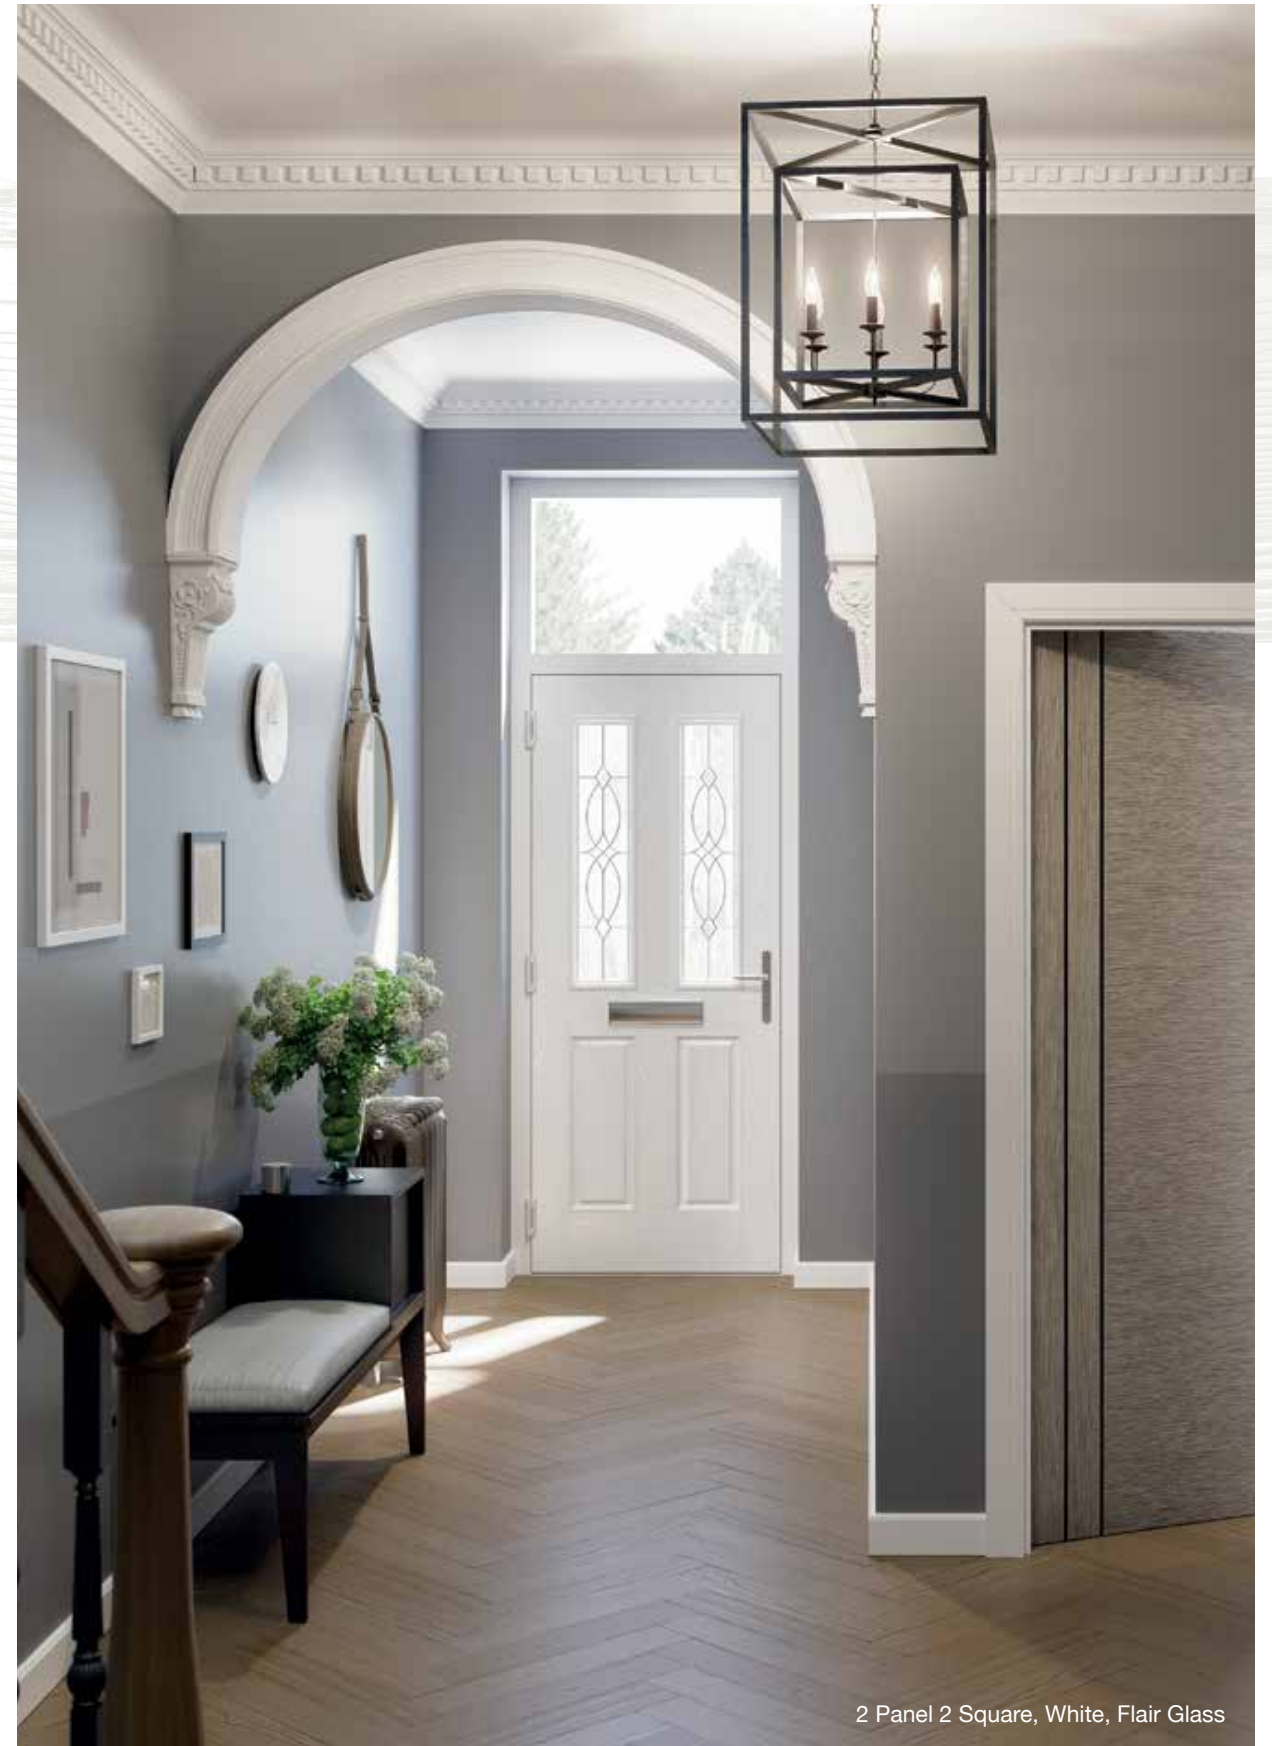

Glass Designs

2 Panel 2 Square, White, Flair Glass