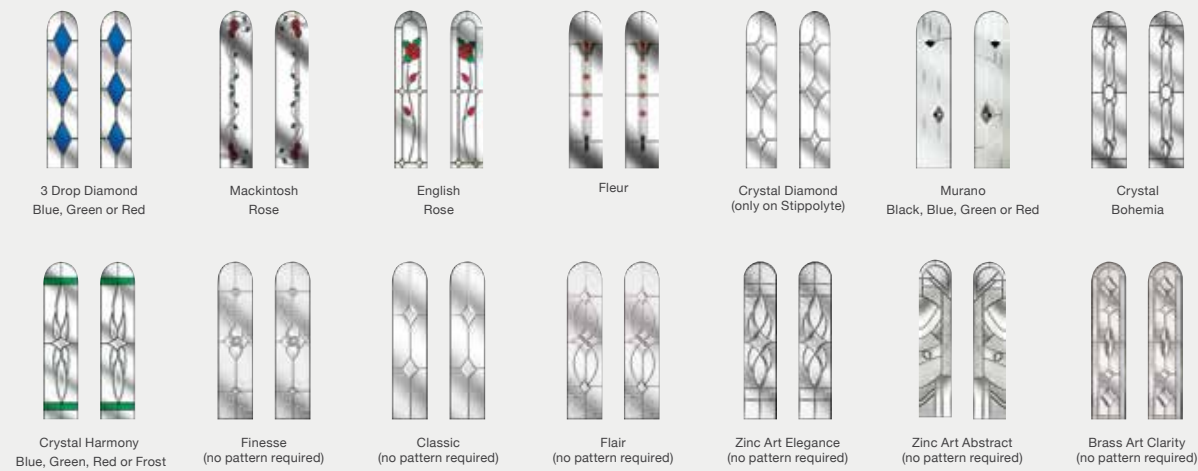

Curve

Colours

Glass Patterns

Zinc Art Abstract (no pattern required) | Art Clarity Brass or Zinc (no pattern required) | Crystal Diamond (only on Stippolyte) | Murano Black, Blue, Green or Red | Enfield (no pattern required) | Staxton (no pattern required) | Flair (no pattern required) | Finesse (no pattern required)

3 Diamond

Colours

Glass Patterns

3 Diamond, Chartwell Green, Short Bow Handle, Stippolyte™ Glass

COLOUR

Elegant Individual Expression

Express your personal style - inside and out
- through our premium colour palette, and
elevate your door to a real property feature.

See page 58 for our Colour Guide.

1 Square, Chartwell Green, Stippolyte™ Glass

2 Panel 2 Square

Colours

Glass Designs

2 Panel 2 Square, White, Flair Glass

2 Panel 2 Arch

Colours

2 Panel 2 Angle

Colours

Glass Designs

Glass Designs

Diamond, Duck Egg Blue, Florielle™ Glass

GLAZING

Light Detail Privacy

Our premium glass options
add character to your door and light to your home,
while still providing complete privacy.