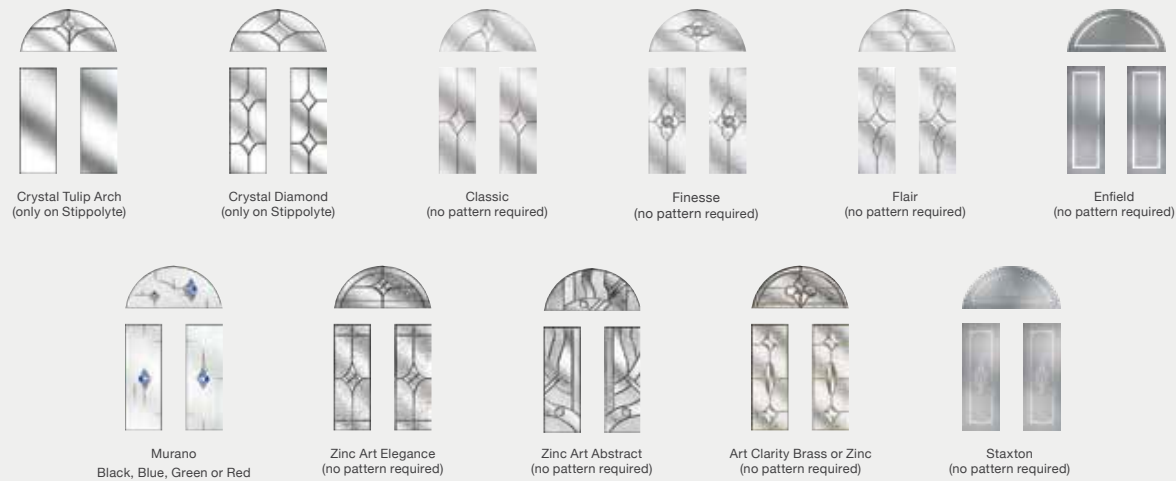

See pages 62–63 for our
Contemporary Ironmongery Guide.

Chrome Sweet Furniture Knocker

4 Panel 1 Arch

Colours

2 Panel 4 Square

Colours

Glass Designs

Glass Designs

Glass Designs

Glass Designs

Circle, Oak, Flair Glass

2 Panel 2 Square 1 Arch

Colours

4 Panel Sunburst

Colours

Glass Designs

Glass Designs and patterns

Sidepanels

Choose from either our GRP, composite range with a high-density, foam-filled core, or our warm-edged spacer bar, argon gas-filled glazed units.

4 Panel 2 Square, Black, Classic furniture, Classic Glass

Composite Side Panel

Colours

Glazed Side Panel

Argon-filled low E glass units.

Colours

Glass Designs

Glass Patterns

Technical Appendices