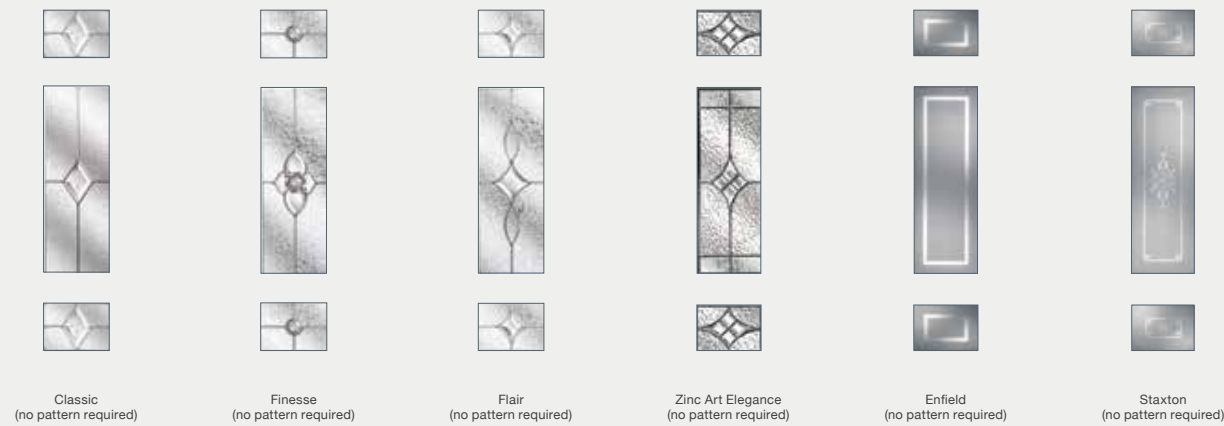

Glass Designs

Mid 3 Square, Cream, Long Bar Handle, Flair Glass