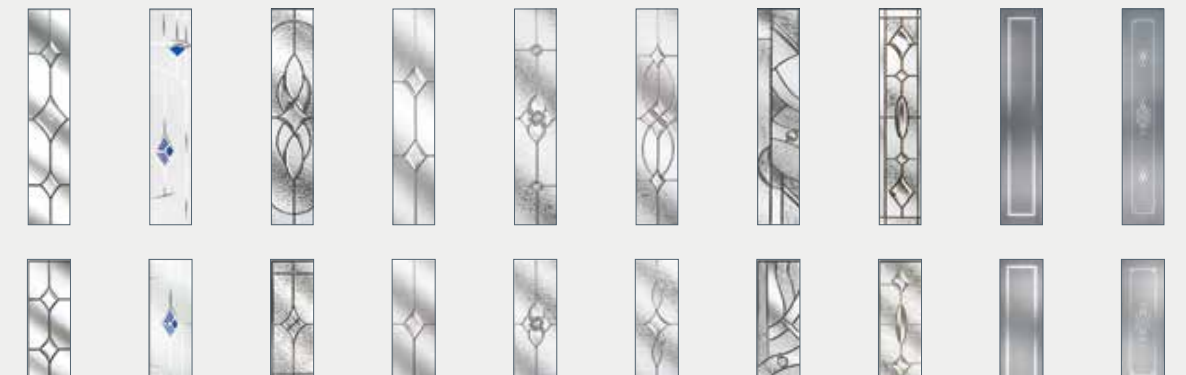

Glass Designs

Crystal Diamond (only on Stippolyte) Murano (Black, Blue, Green, Red) Zinc Art Elegance (no pattern required) Classic (no pattern required) Finesse (no pattern required) Flair (no pattern required) Zinc Art Abstract (no pattern required) Art Clarity (Brass or Zinc (no pattern required)) Enfield (no pattern required) Staxton (no pattern required)