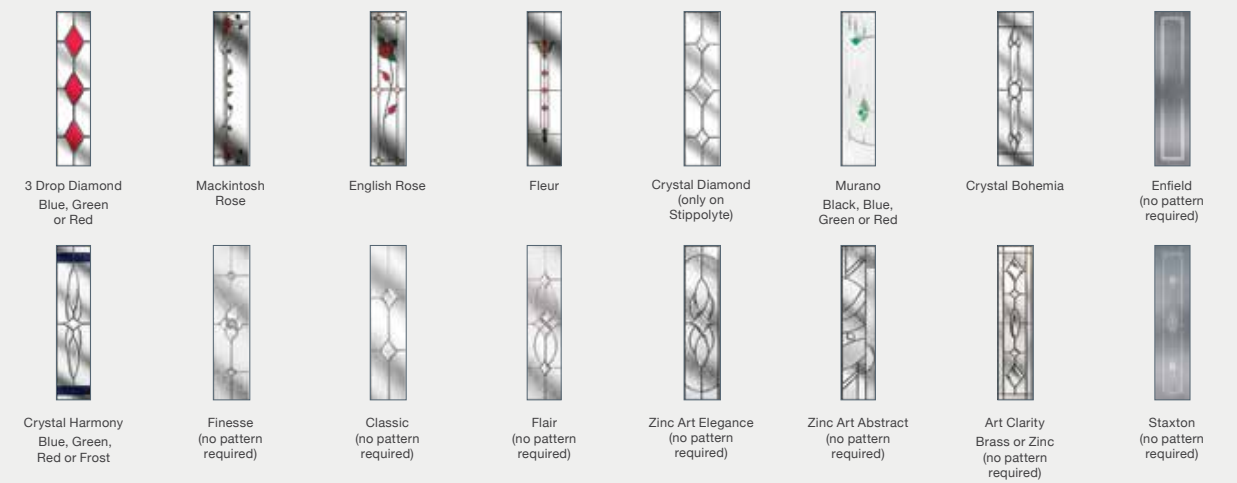

Circle

Colours

Mid Square

Colours

Glass Designs

Glass Designs

2 Panel 1 Square

Colours

2 Panel 1 Arch

Colours

Glass Designs

Glass Designs

2 Panel 1 Grill

Colours

Glass Designs

2 Panel 1 Grill, Darkwood, Satin Glass