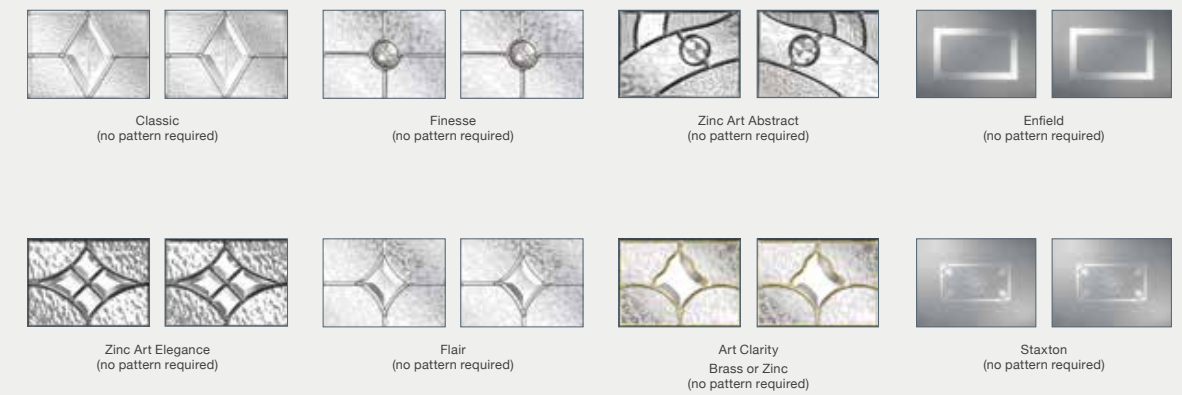

Glass Designs