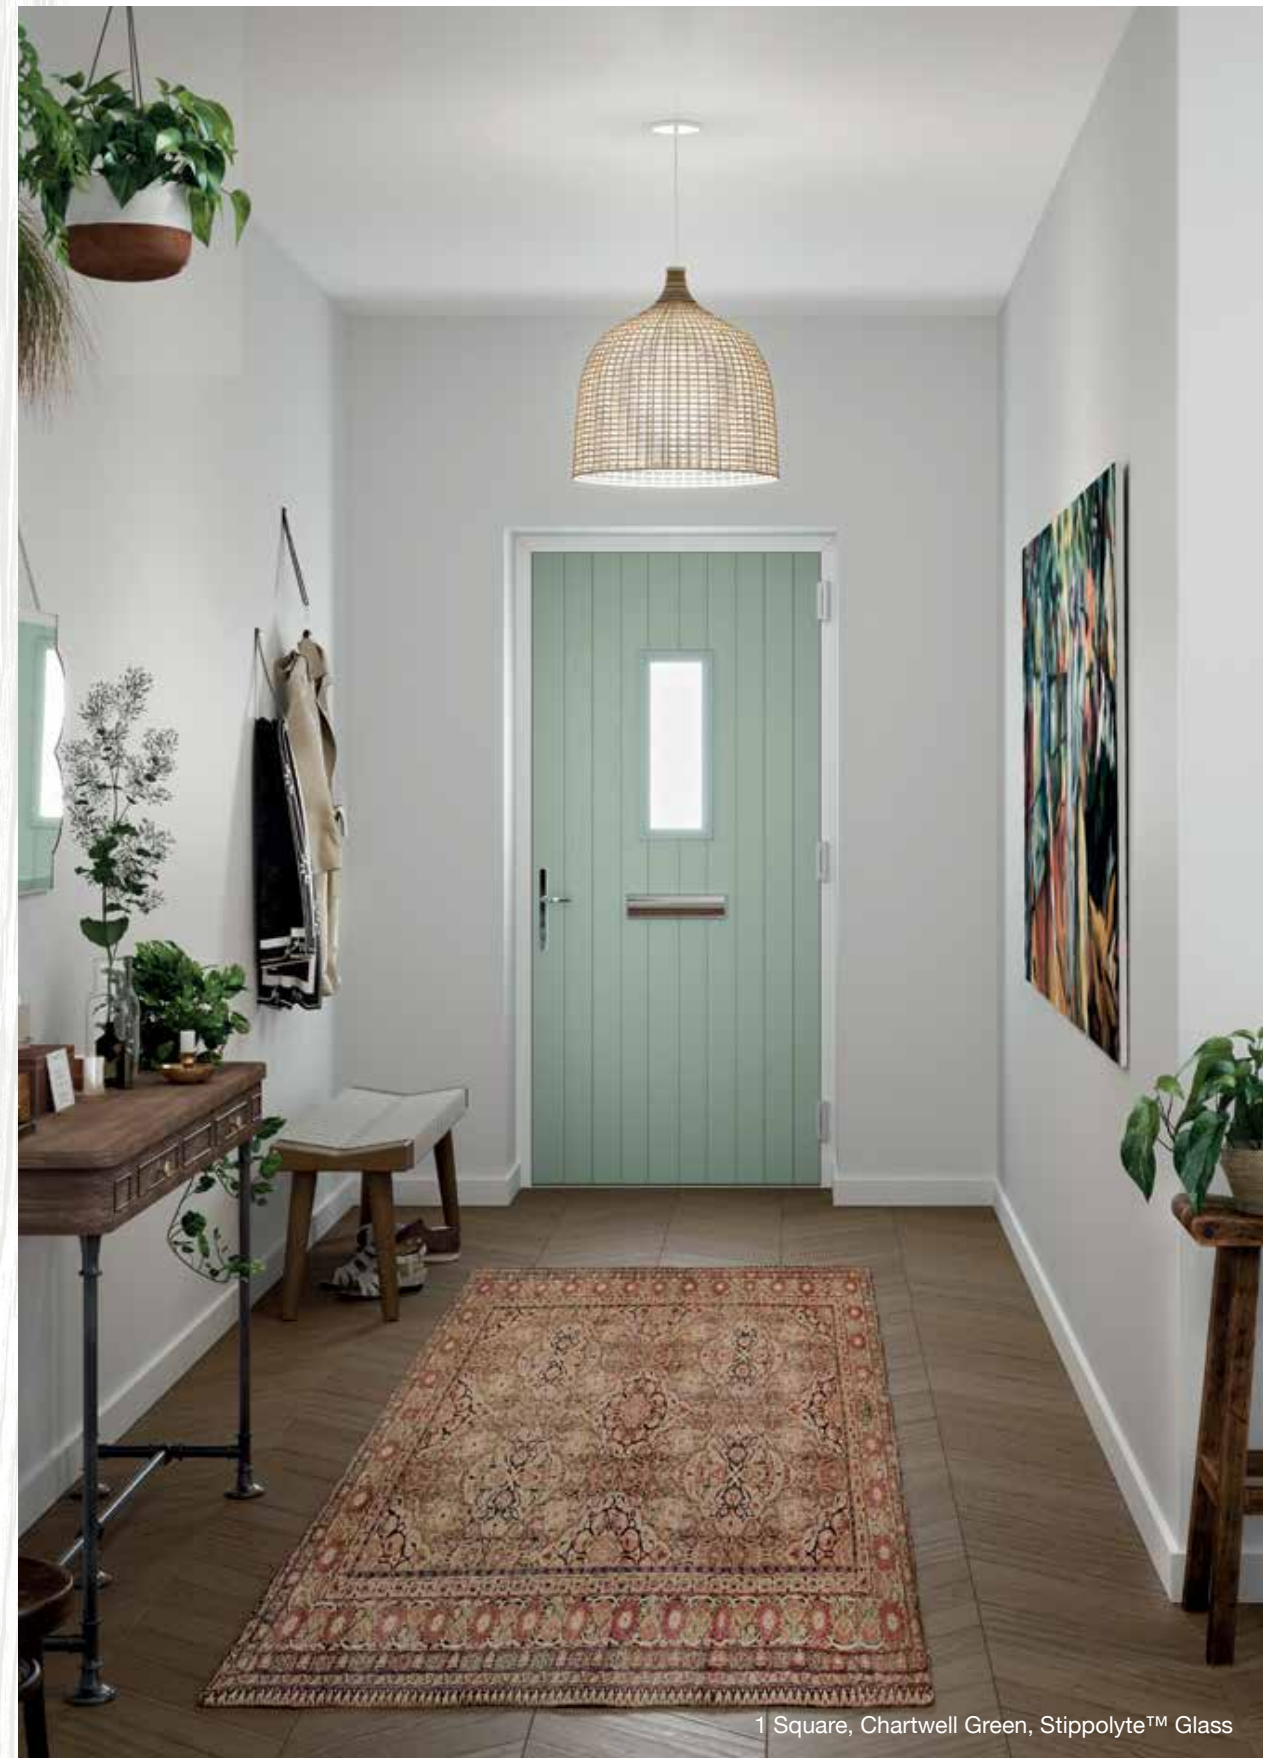

COLOUR

Elegant Individual Expression

Express your personal style - inside and out
- through our premium colour palette, and
elevate your door to a real property feature.

See page 58 for our Colour Guide.

1 Square, Chartwell Green, Stippolyte™ Glass