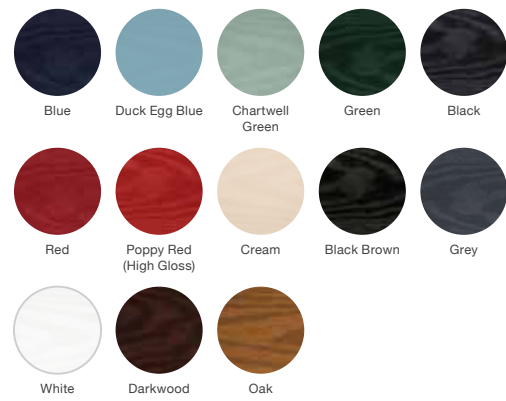

3 Diamond

Colours

Glass Patterns

3 Diamond, Chartwell Green, Short Bow Handle, Stippolyte™ Glass

COLOUR

Elegant Individual Expression

Express your personal style - inside and out
- through our premium colour palette, and
elevate your door to a real property feature.