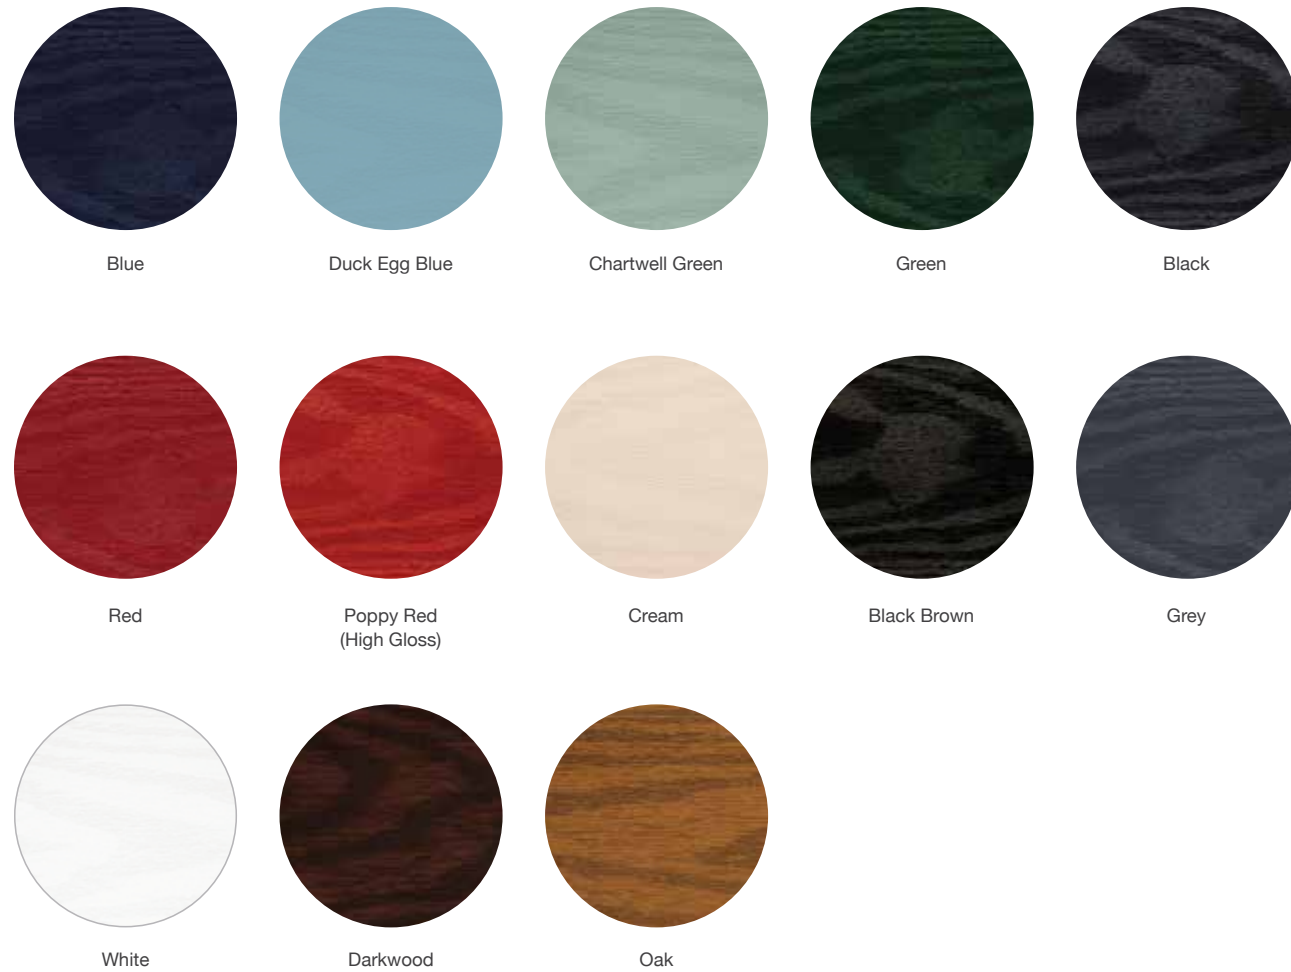

Colour Options

The doors in our collection are available in a diverse range of colours (both sides) to suit the character of your home.
Please note: woodgrain colour both sides option is only available in certain styles.

Door Colours