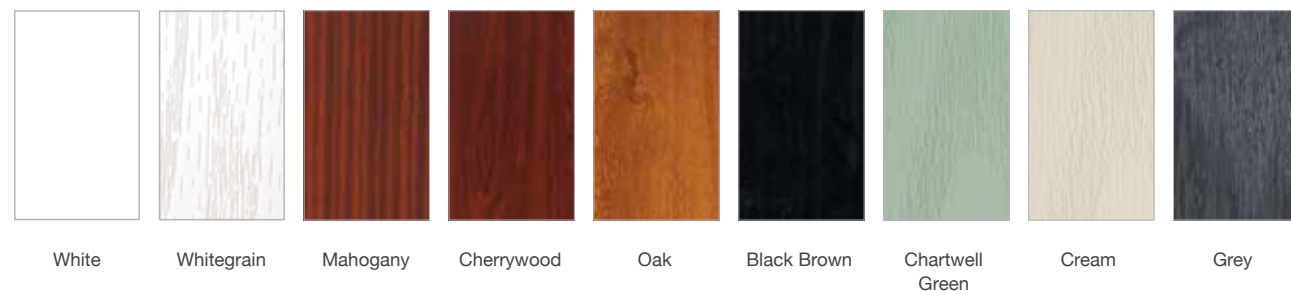

Page 64

ECO FRIENDLY

Page 66

QUALITY

Page 67

Mid 3 Square, Grey, Square Bar Handle, Zinc Art Elegance Glass

Colour Options

The doors in our collection are available in a diverse range of colours (both sides) to suit the character of your home.
Please note: woodgrain colour both sides option is only available in certain styles.

Door Colours

Frame Colours

Colour Coding

Our colour-coded range of weather bars and thresholds are fitted to blend seamlessly with your new door.

Black Brown Doors

Our doors are now available with the in-demand black brown foiled outer frame.