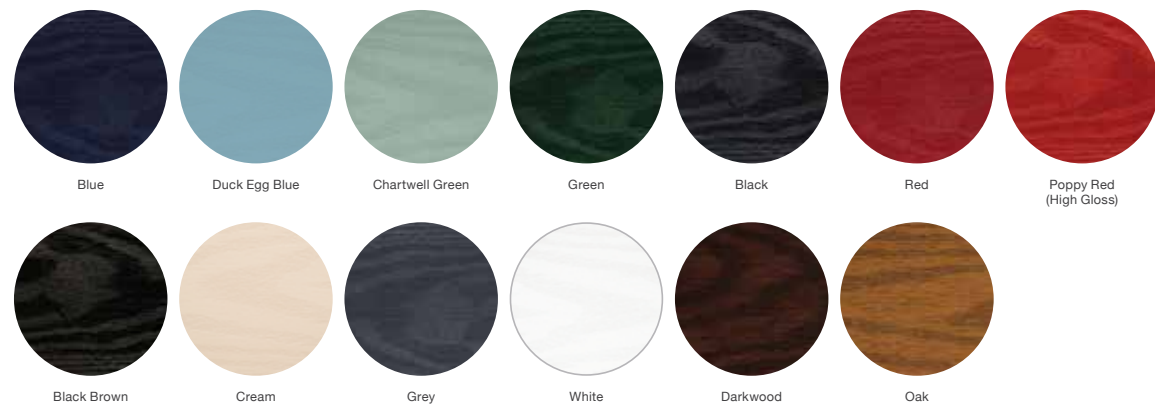

Colours

Colours

Glass Designs

See pages 62–63 for our Contemporary Ironmongery Guide.