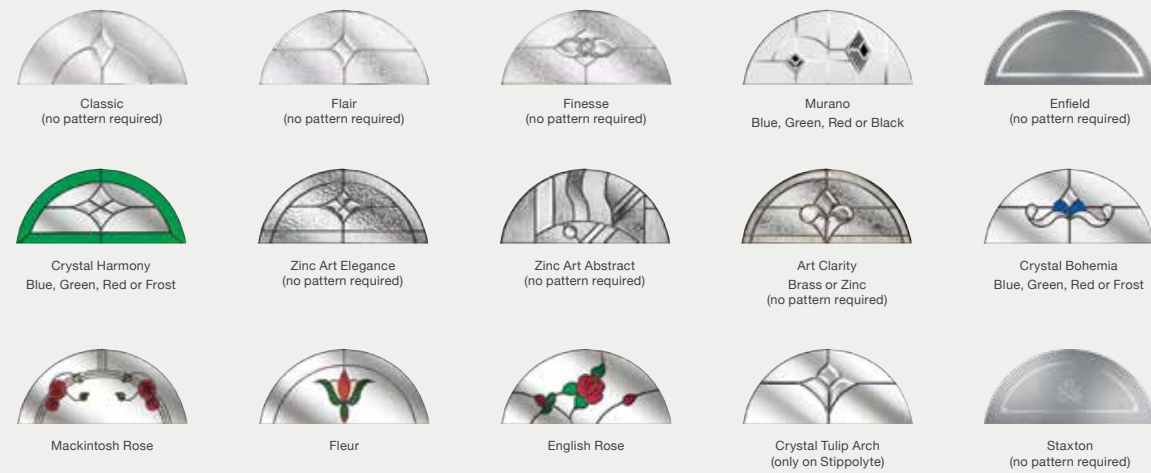

Colours

Colours

Glass Designs

See pages 62–63 for our Contemporary Ironmongery Guide.

Customised Creative Secure

Whatever furniture you choose for your door, we guarantee
it will be made to the highest possible standards.

See pages 62–63 for our
Contemporary Ironmongery Guide.

Chrome Sweet Furniture Knocker

4 Panel 1 Arch

Colours

2 Panel 4 Square

Colours

Glass Designs

Glass Designs

Mid 3 Square

Colours

Glass Designs

Mid 3 Square, Cream, Long Bar Handle, Flair Glass

Cottage Halfglaze

Colours

4 Panel 2 Square

Colours