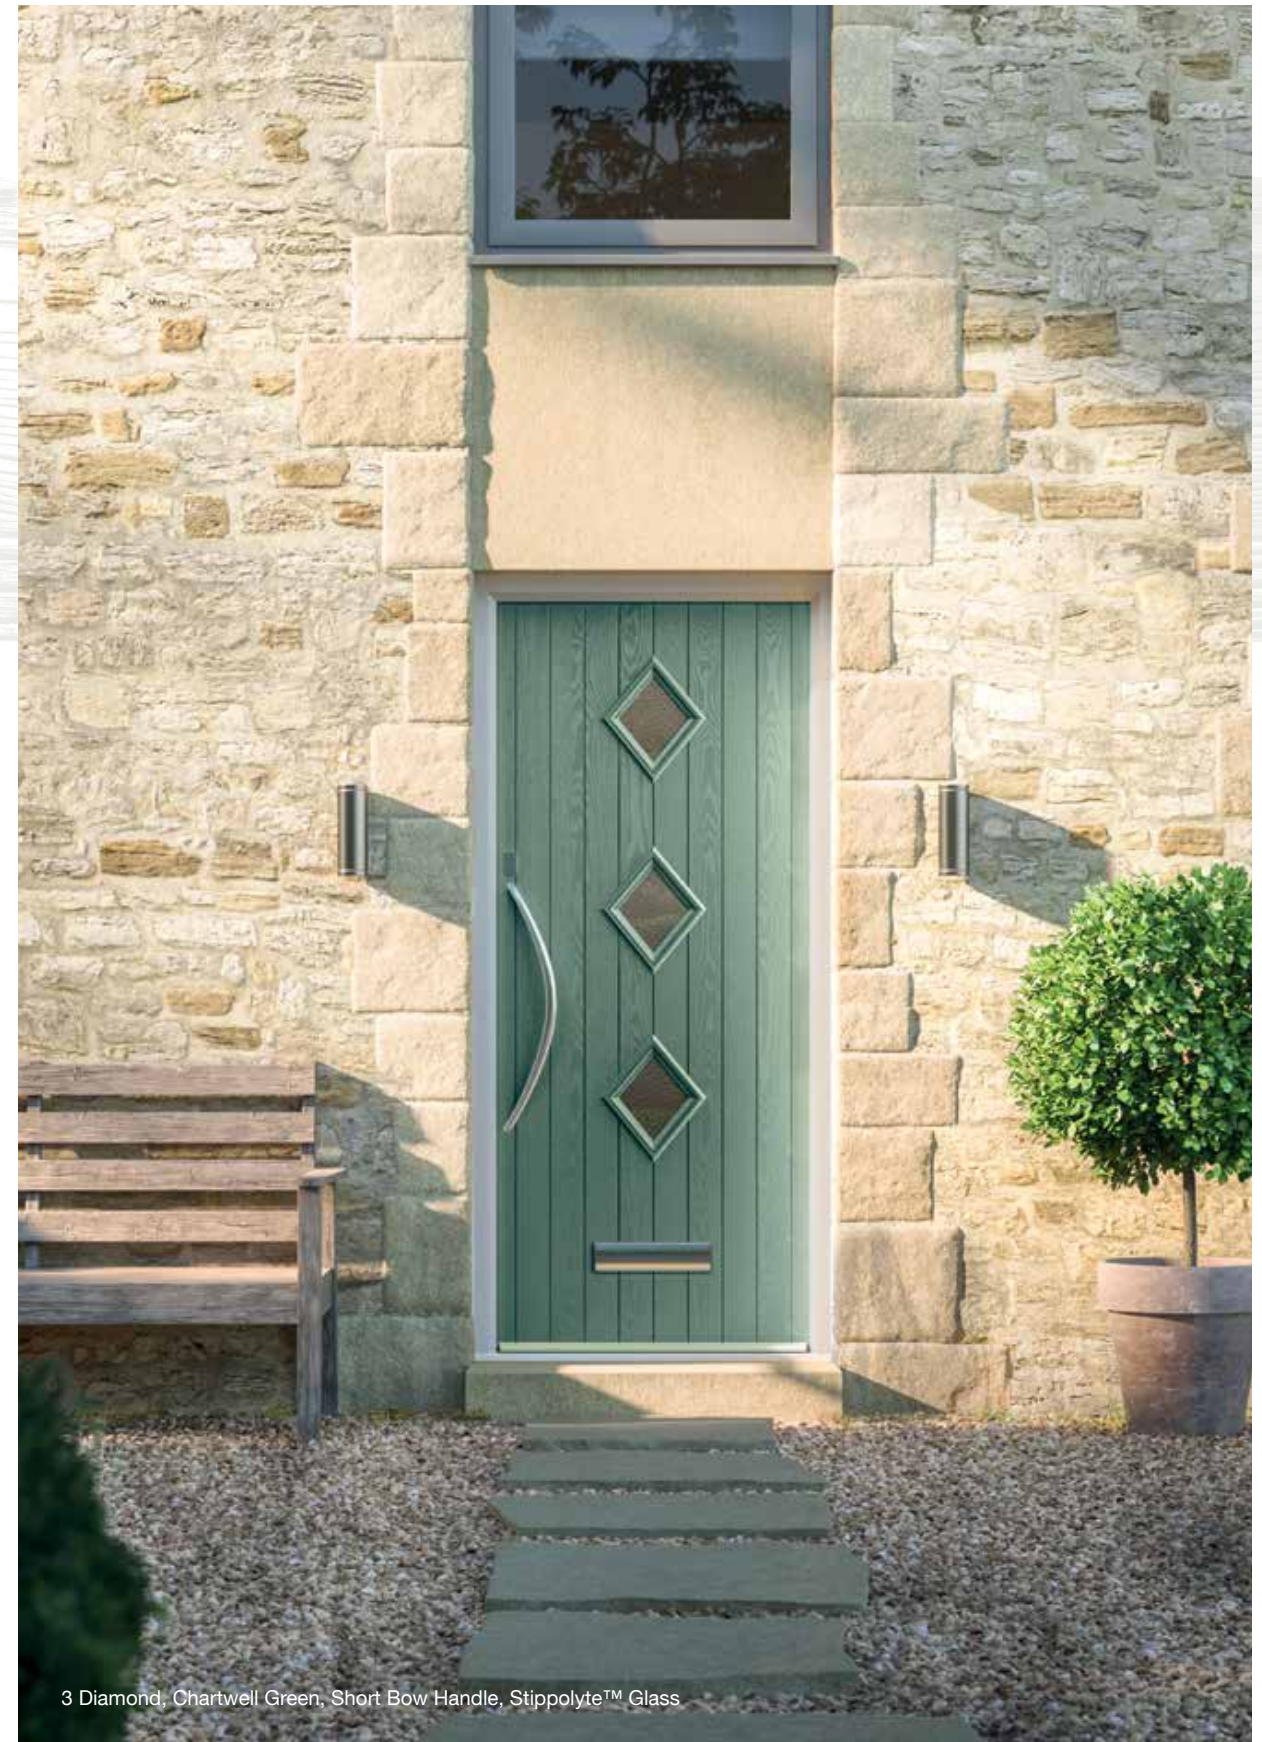

Glass Patterns

3 Diamond, Chartwell Green, Short Bow Handle, Stippolyte™ Glass