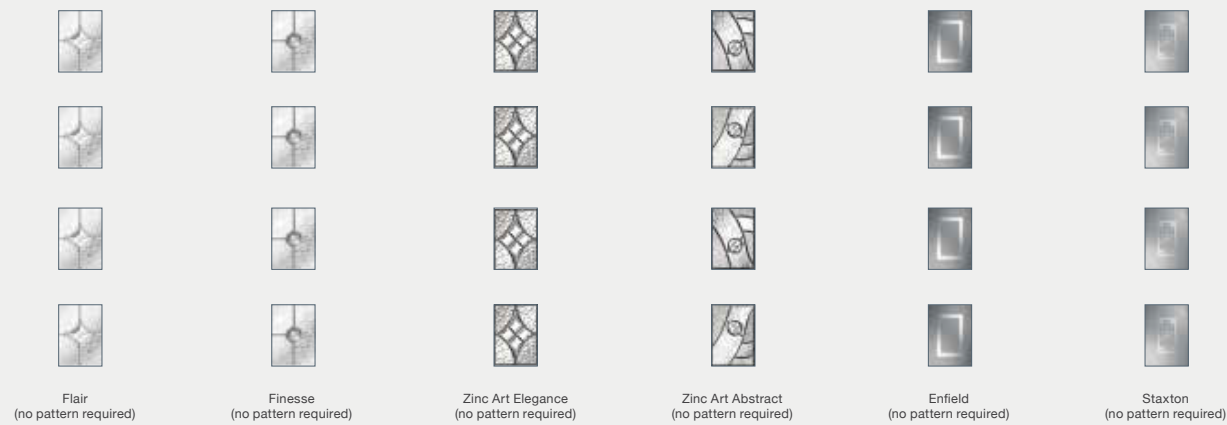

4 Square

Colours

Glass Designs

4 Square, Grey, Long Bow Handle, Flair Glass

3 panel 1 square

Colours

Glass Designs

Simplicity
Brass or Zinc
(no pattern required)