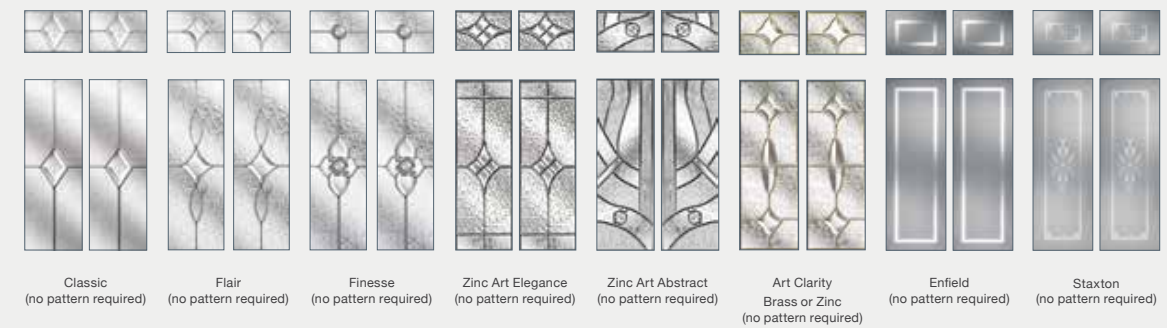

Colours

Colours

Glass Designs

See pages 62–63 for our Contemporary Ironmongery Guide.

Customised Creative Secure

Whatever furniture you choose for your door, we guarantee
it will be made to the highest possible standards.

See pages 62–63 for our
Contemporary Ironmongery Guide.

Chrome Sweet Furniture Knocker

4 Panel 1 Arch

Colours

2 Panel 4 Square

Colours

Glass Designs

Glass Designs