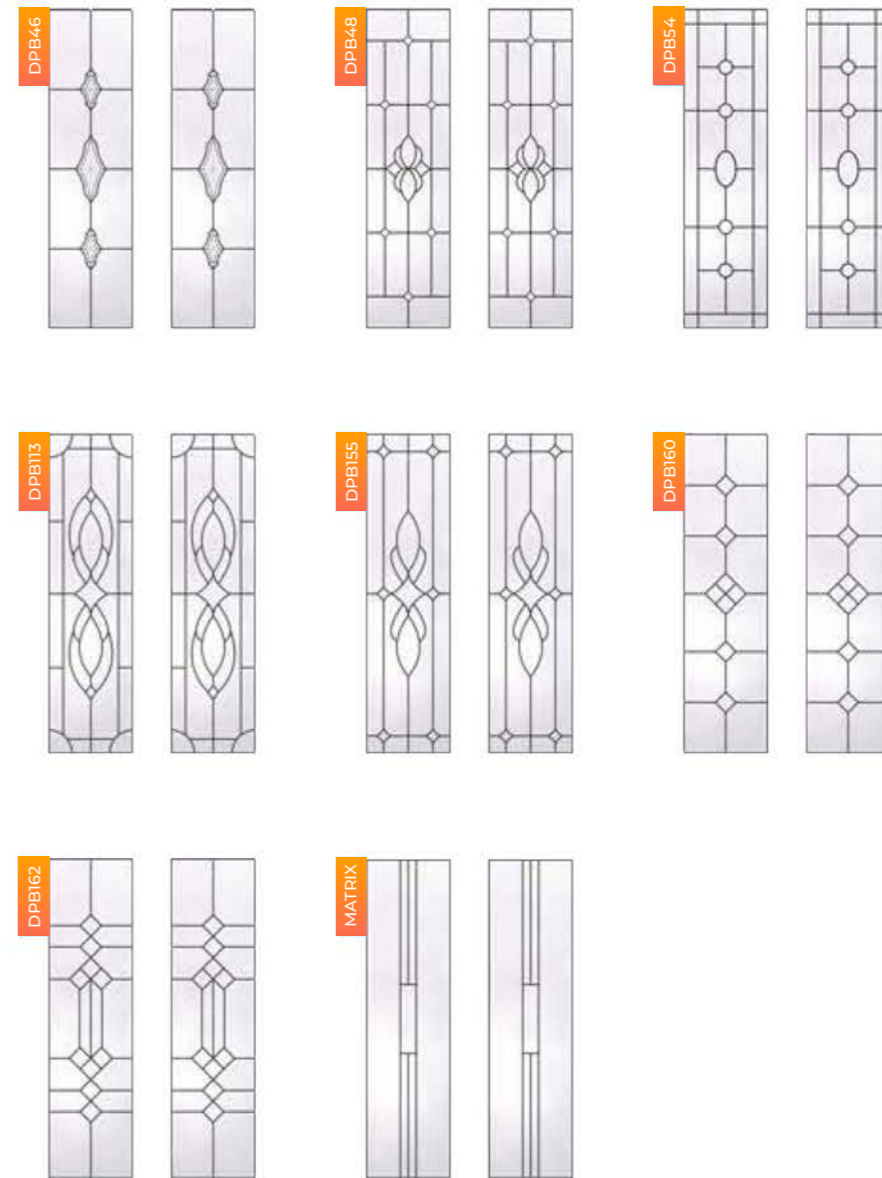

KINGSTON RANGE GLASS OPTIONS