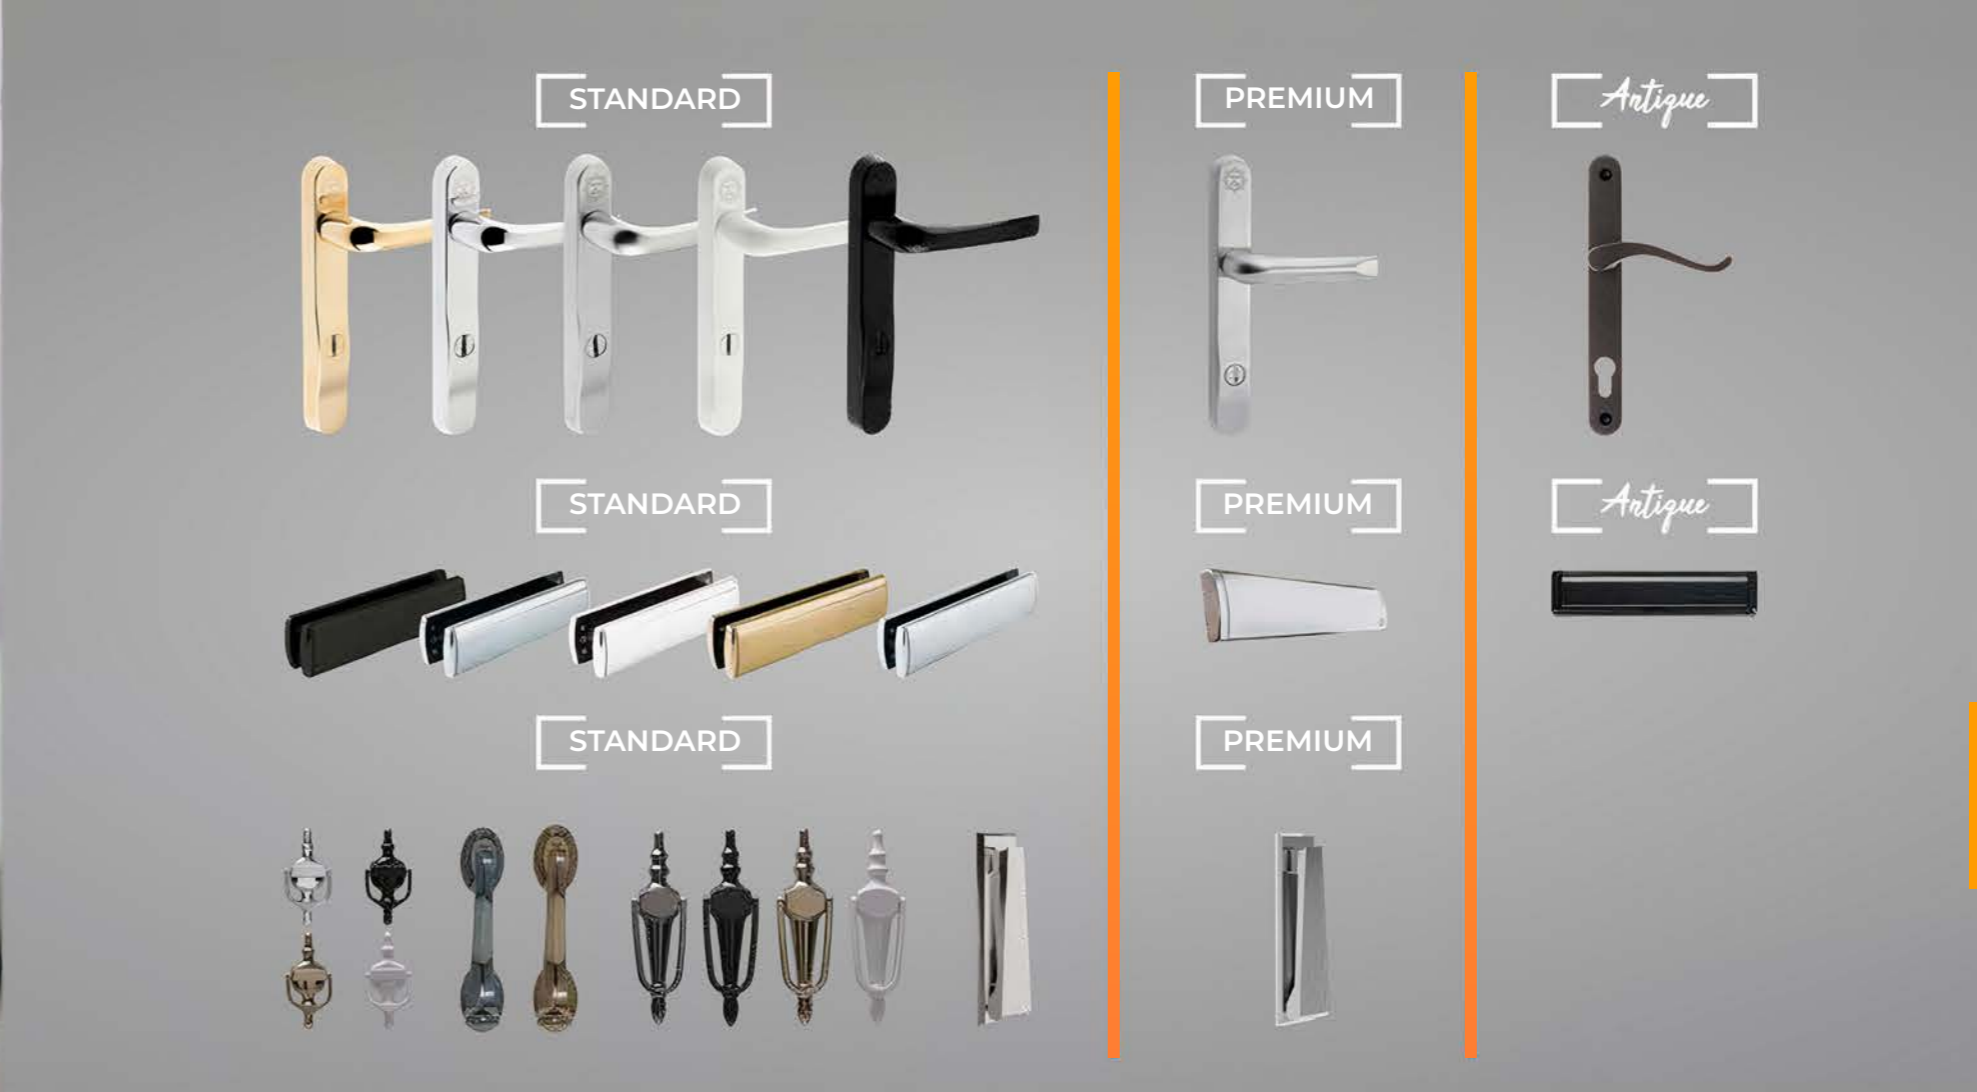

Please note that the above range is the full colour range, no other options are currently available

GLASS RANGE

A SELECTION OF 35
GLAZING OPTIONS,
ALL OF WHICH
HAVE BEEN CHOSEN
WITH THE KINGSTON
DOOR RANGE IN MIND

HARDWARE AND SECURITY

OUR HARDWARE IS INTELLIGENTLY DESIGNED TO COMBINE HIGH QUALITY WITH CLEVER SECURITY TECHNOLOGY

KINGSTON
WINDOWS & DOORS

WHY INVESTING IN HARDWARE IS IMPORTANT

76%

OF BURGLARS GO THROUGH A DOOR, NOT THE WINDOWS, ITS FASTER AND QUIETER