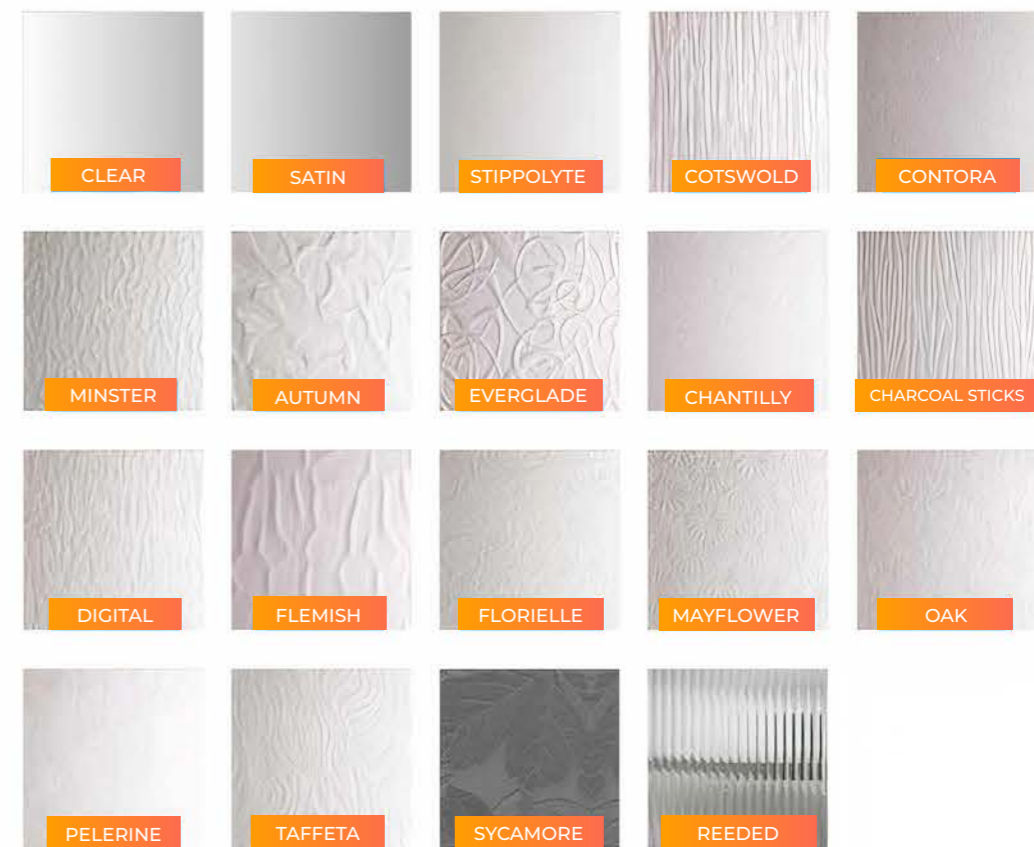

KINGSTON
WINDOWS & DOORS