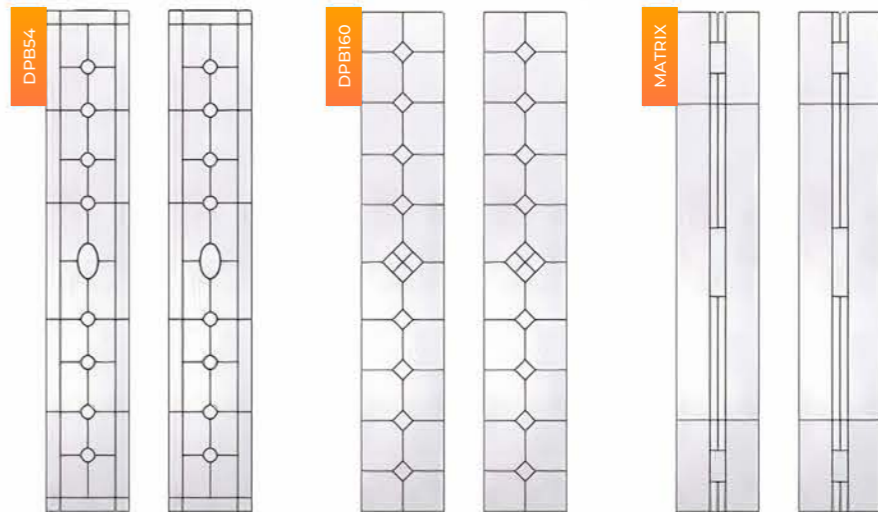

KINGSTON
WINDOWS & DOORS