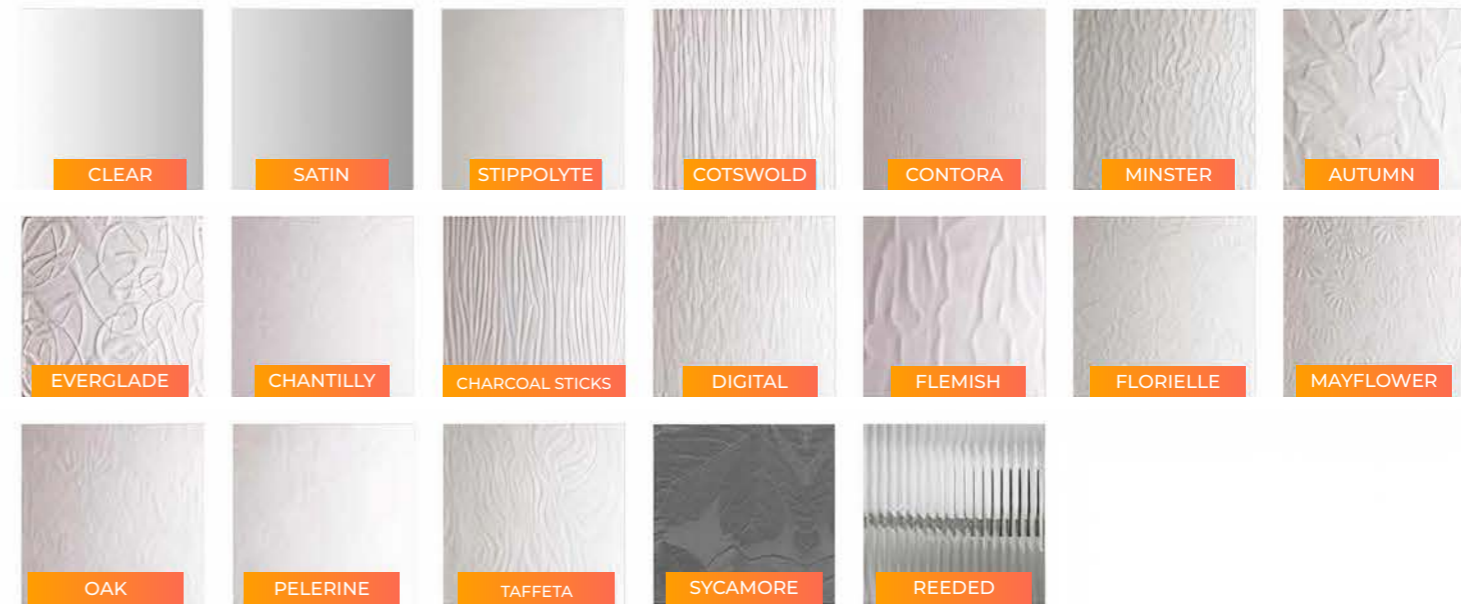

AVAILABLE IN OVOLO CHAMFERED	
BLACK ASH	
AVAILABLE IN OVOLO CHAMFERED	AVAILABLE IN OVOLO
WHITE	CREAM WHITE
AVAILABLE IN CHAMFERED	AVAILABLE IN CHAMFERED
AGATE GREY	SLATE GREY
AVAILABLE IN CHAMFERED	AVAILABLE IN OVOLO CHAMFERED
SLATE GREY	ANTHRACITE GREY
AVAILABLE IN CHAMFERED	AVAILABLE IN OVOLO
ANTHRACITE GREY	WHITE ASH
AVAILABLE IN OVOLO CHAMFERED	AVAILABLE IN OVOLO CHAMFERED
ROSEWOOD	GOLDEN OAK
AVAILABLE IN OVOLO	AVAILABLE IN OVOLO
IRISH OAK	CHARTWELL

Secured by Design

Official Police Security Initiative

KINGSTON RANGE GLASS OPTIONS

CLEAR	SATIN	STIPPOLYTE	COTSWOLD
CONTORA	MINSTER	AUTUMN	EVERGLADE
CHANTILLY	CHARCOAL STICKS	FLORIELLE	MAYFLOWER
OAK	DIGITAL	FLEMISH	PELERINE
TAFFETA	SYCAMORE	REEDED	

KINGSTON
WINDOWS & DOORS

COLOUR RANGE

A SELECTION OF 13 LUXURIOUS COLOUR OPTIONS, ALL PROFESSIONALLY CURATED TO COMPLETE YOUR HOME

KINGSTON RANGE COLOUR OPTIONS

AVAILABLE IN OVOLO WHITE ASH	AVAILABLE IN CHAMFERED WHITE	AVAILABLE IN OVOLO CREAM WHITE	AVAILABLE IN CHAMFERED AGATE GREY
AVAILABLE IN CHAMFERED SLATE GREY <small>(GRAINED)</small>	AVAILABLE IN CHAMFERED SLATE GREY <small>(SMOOTH)</small>	AVAILABLE IN OVOLO CHAMFERED ANTHRACITE GREY <small>(GRAINED)</small>	AVAILABLE IN CHAMFERED ANTHRACITE GREY <small>(SMOOTH)</small>
AVAILABLE IN OVOLO CHAMFERED BLACK ASH	AVAILABLE IN OVOLO CHAMFERED ROSEWOOD	AVAILABLE IN OVOLO CHAMFERED GOLDEN OAK	AVAILABLE IN OVOLO IRISH OAK
AVAILABLE IN OVOLO CHARTWELL			

Please note that the above range is the full colour range, no other options are currently available

GLASS RANGE

A SELECTION OF 35
GLAZING OPTIONS,
ALL OF WHICH
HAVE BEEN CHOSEN
WITH THE KINGSTON
DOOR RANGE IN MIND