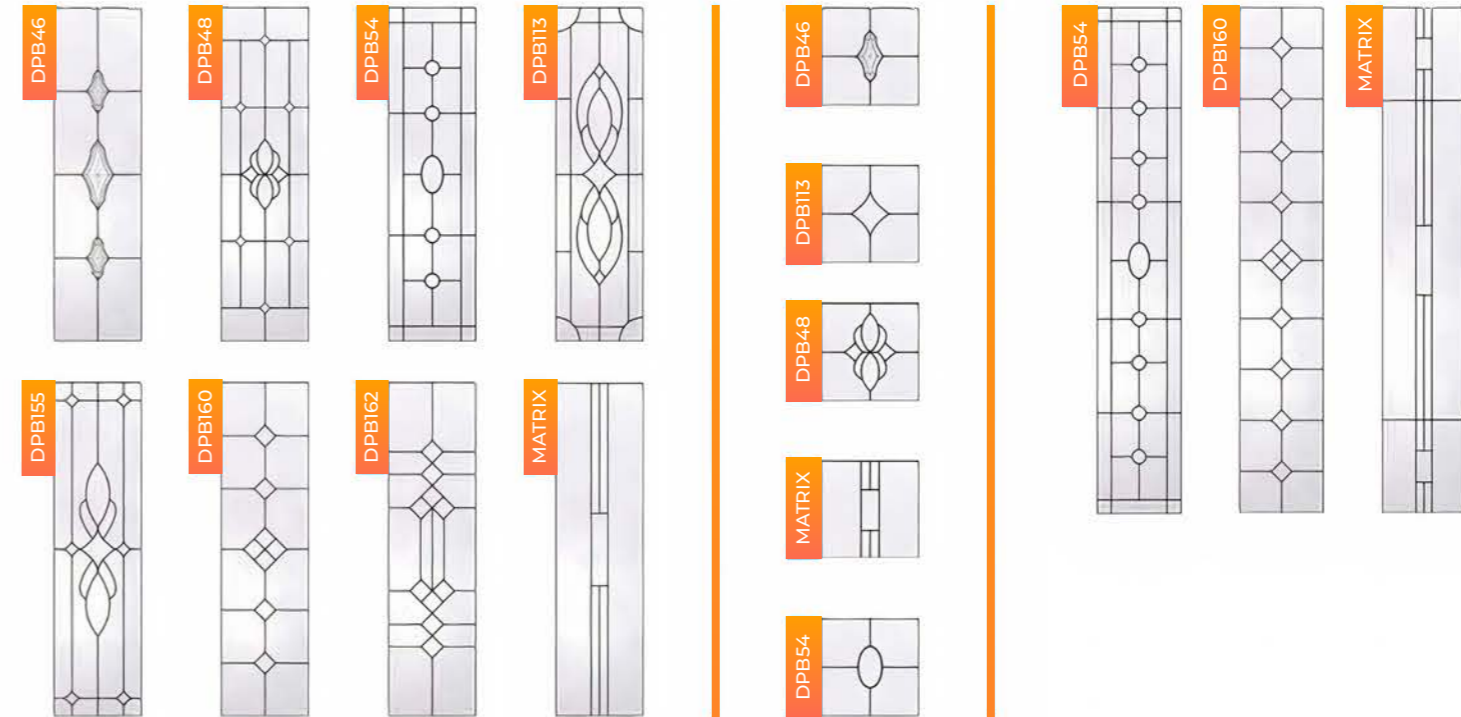

KINGSTON
WINDOWS & DOORS

COLOUR RANGE

A SELECTION OF 13 LUXURIOUS COLOUR OPTIONS, ALL PROFESSIONALLY CURATED TO COMPLETE YOUR HOME

KINGSTON RANGE COLOUR OPTIONS

AVAILABLE IN OVOLO WHITE ASH	AVAILABLE IN CHAMFERED WHITE	AVAILABLE IN OVOLO CREAM WHITE	AVAILABLE IN CHAMFERED AGATE GREY
AVAILABLE IN CHAMFERED SLATE GREY <small>(GRAINED)</small>	AVAILABLE IN CHAMFERED SLATE GREY <small>(SMOOTH)</small>	AVAILABLE IN OVOLO CHAMFERED ANTHRACITE GREY <small>(GRAINED)</small>	AVAILABLE IN CHAMFERED ANTHRACITE GREY <small>(SMOOTH)</small>
AVAILABLE IN OVOLO CHAMFERED BLACK ASH	AVAILABLE IN OVOLO CHAMFERED ROSEWOOD	AVAILABLE IN OVOLO CHAMFERED GOLDEN OAK	AVAILABLE IN OVOLO IRISH OAK
AVAILABLE IN OVOLO CHARTWELL			

Please note that the above range is the full colour range, no other options are currently available

GLASS RANGE

A SELECTION OF 35
GLAZING OPTIONS,
ALL OF WHICH
HAVE BEEN CHOSEN
WITH THE KINGSTON
DOOR RANGE IN MIND