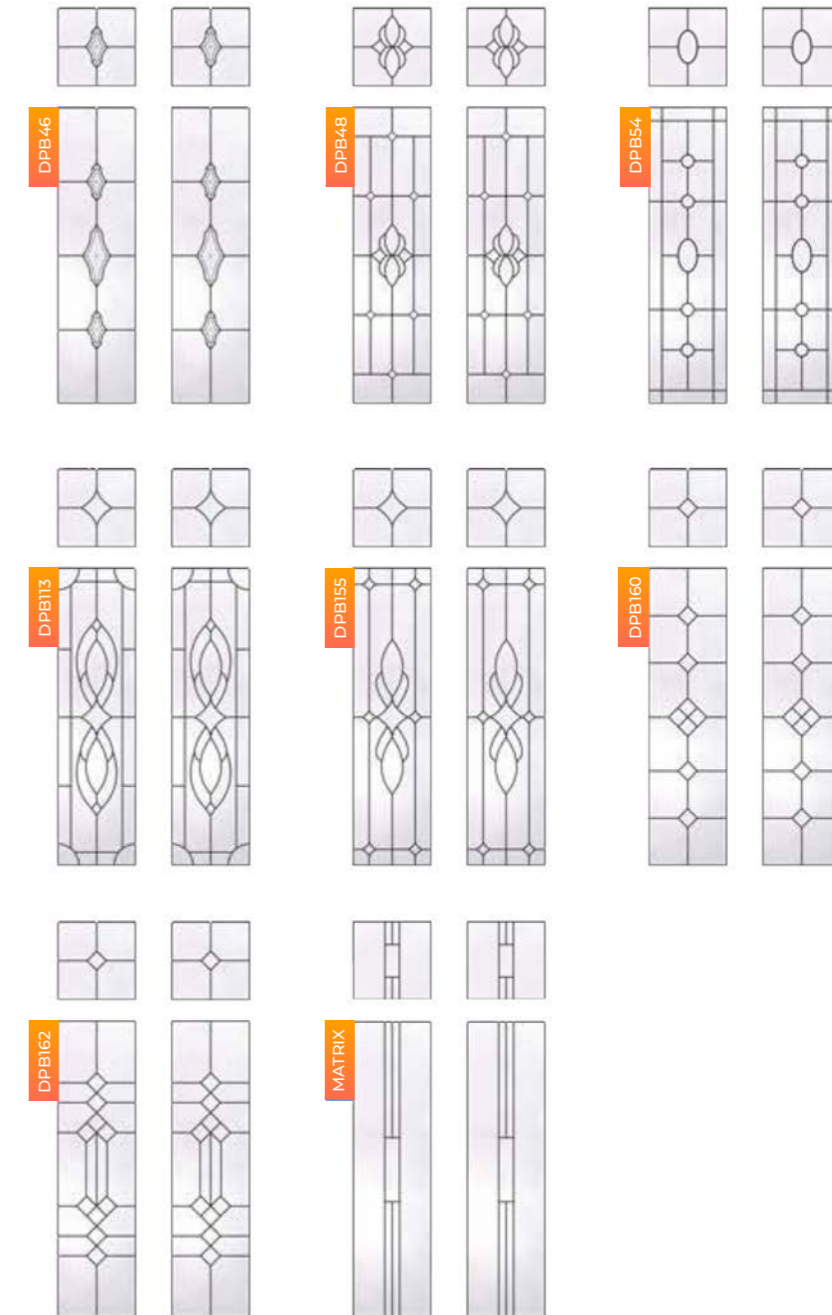

KINGSTON RANGE GLASS OPTIONS

KINGSTON
WINDOWS & DOORS